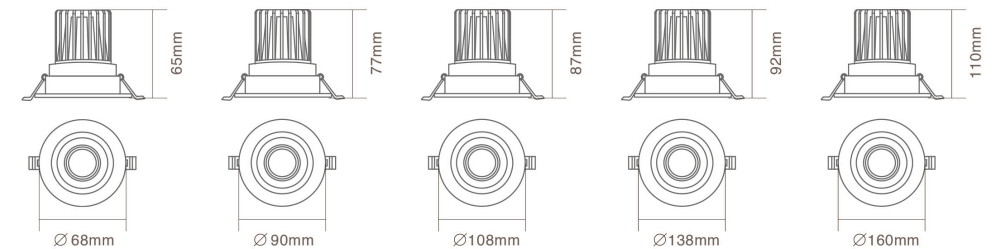

DIMENSIONS