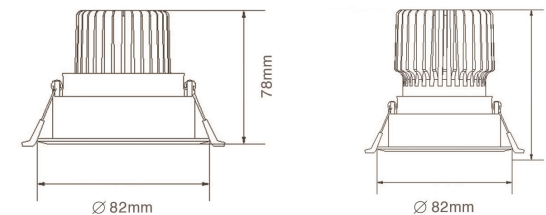

DIMENSIONS

PRODUCT OVERVIEW

	DL49-02	DL49-02.
Wattage	5W/7W	10W/12W
Beam Angle	20°/ 36°/ 60°	20°/ 36°/ 60°
Lumens Efficiency(lm/w)	75lm/w	75lm/w
Lumen(lm)	375lm/525lm	750lm/900lm
Color Temperature	3000K/4000K/5000K	3000K/4000K/5000K
IP Rated	IP20	IP20
Materials	Aluminum	Aluminum
Cut-out	72-75mm	72-75mm
Size	82x82xH78mm	82x82xH82mm

DIMENSIONS

PRODUCT OVERVIEW

	DL50-02	DL50-02.
Wattage	5W/7W	10W/12W
Beam Angle	20°/ 36°/ 60°	20°/ 36°/ 60°
Lumens Efficiency(lm/w)	75lm/w	75lm/w
Lumen(lm)	375lm/525lm	750lm/900lm
Color Temperature	3000K/4000K/5000K	3000K/4000K/5000K
IP Rated	IP20	IP20
Materials	Aluminum	Aluminum
Cut-out	72-75mm	72-75mm
Size	∅ 82xH78mm	∅ 82xH82mm

DIMENSIONS

PRODUCT OVERVIEW

	DL51-01	DL51-02	DL51-03	DL51-04	DL51-05
Wattage	5W/7W	7W/10W	15W/18W	20W	30W
Beam Angle	15°/ 30°/ 45°	15°/ 30°/ 45°	15°/ 30°/ 45°	15°/ 30°/ 45°	15°/ 30°/ 45°
Lumens Efficiency(lm/w)	75lm/w	75lm/w	75lm/w	75lm/w	75lm/w
Lumen(lm)	375lm/525lm	525lm/750lm	1125lm/1350lm	1500lm	2250lm
Color Temperature	3000K/4000K/5000K	3000K/4000K/5000K	3000K/4000K/5000K	3000K/4000K/5000K	3000K/4000K/5000K
IP Rated	IP20	IP20	IP20	IP20	IP20
Materials	Aluminum	Aluminum	Aluminum	Aluminum	Aluminum
Cut-out	55mm	72mm	93mm	120mm	140mm
Size	∅ 64.5xH50mm	∅ 84.5xH70mm	∅ 105xH90mm	∅ 132xH115mm	∅ 149xH122mm