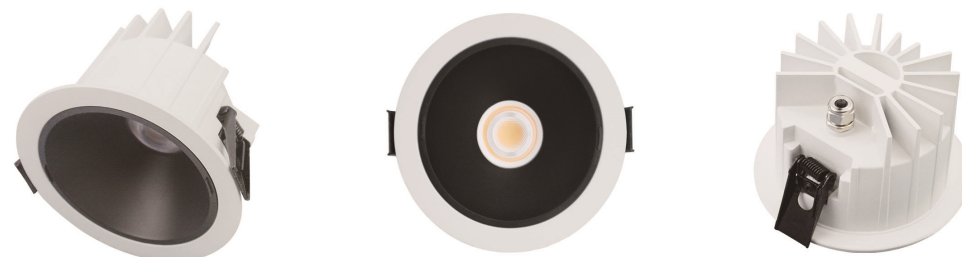

DIMENSIONS

DL16-IP Downlight

1. Durable die-cast aluminum body profile, IC-4 rated
2. High efficiency SMD LED chips, up to 100lm/w
3. Anti-dazzle cup on the light, UGR<19
4. Constant current trailing edge dimmable and non-dimmable driver configurations fitted with flex and plug
5. IP54 protection degree for indoor use
6. Optional to 3-CCT and single CCT, 3-CCT can help you to reduce the stock
7. Dimmer Type: Trailing edge, 0-10V, DALI / DSI, Smart ccontrol8. Approved with SAA, C-tick, CE, LM79, TM21, LM80, ISTMT

PRODUCT OVERVIEW

	DL16-02-IP	DL16-03-IP	DL16-04-IP	DL16-06-IP
Wattage	8W/10W/12W	12W/13W/15W	18W/22W/24W	25W/30W/36W
Beam Angle	90°	90°	90°	90°
Lumens Efficiency(lm/w)	100lm/w	100lm/w	100lm/w	100lm/w
Lumen(lm)	800lm/1000lm/1300lm	1200lm/1300lm/1500lm	1800lm/2200lm/2400lm	2500lm/3000lm/3600lm
IP Rated	IP54	IP54	IP54	IP54
Materials	Die-casting Aluminum	Die-casting Aluminum	Die-casting Aluminum	Die-casting Aluminum
Cut-out	80mm	95mm	120mm	150mm
Size	∅ 94xH64mm	∅ 114xH68mm	∅ 140xH74mm	∅ 184xH80mm

DIMENSIONS

DL22 Downlight

1. Die-casting aluminum housing, excellent heat dissipation
2. External triac-dimmable driver, long lifespan.
3. Inside fascia are optional to be silver, black, white
4. Excellent matt white powder coat finish, the colour can be customized
5. Deep anti-glare design, UGR<19
6. IC-4 rated
7. IP67, whole lamp can be soaked in water

PRODUCT OVERVIEW

	DL22-03	DL22-05	DL22-07	DL22-08
Wattage	10W	18W	25W	36W
Beam Angle	40°	40°	40°	40°
Lumens Efficiency(lm/w)	90lm/w	90lm/w	90lm/w	90lm/w
Lumen(lm)	900lm	1620lm	2250lm	3240lm
IP Rated	IP67	IP67	IP67	IP67
Materials	Die-casting Aluminum	Die-casting Aluminum	Die-casting Aluminum	Die-casting Aluminum
Cut-out	90mm	130mm	170mm	200mm
Size	∅100xH57mm	∅140xH90mm	∅185xH112mm	∅230xH128mm