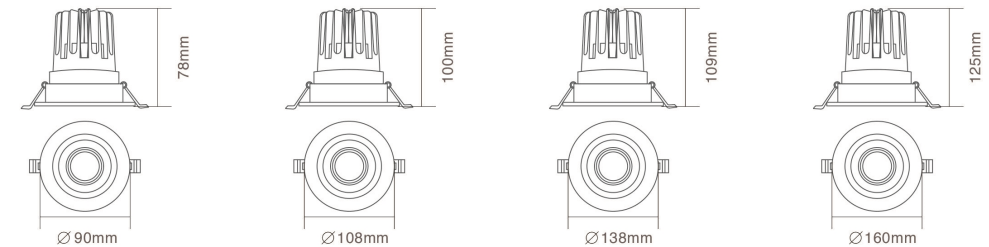

DIMENSIONS