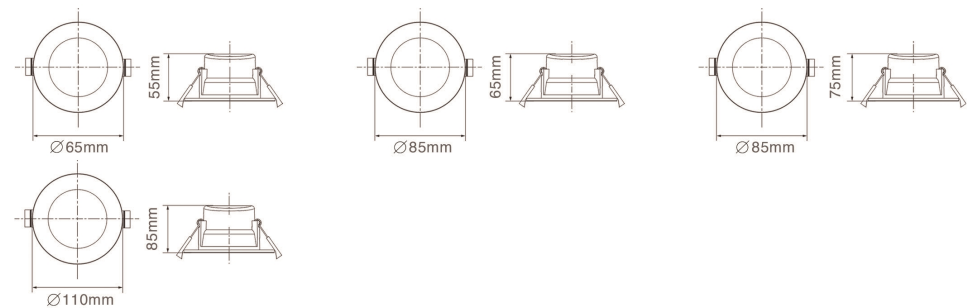

DIMENSIONS