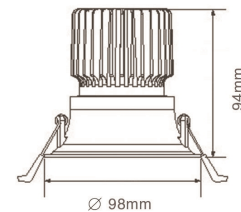

DIMENSIONS

PRODUCT OVERVIEW

	DL48-03
Wattage	10W/12W
Beam Angle	20°/ 36°/ 60°
Lumens Efficiency(lm/w)	75lm/w
Lumen(lm)	750lm/900lm
Color Temperature	3000K/4000K/5000K
IP Rated	IP20
Materials	Aluminum
Cut-out	90mm
Size	∅ 98xH94mm

DIMENSIONS

PRODUCT OVERVIEW

	DL49-02	DL49-02.
Wattage	5W/7W	10W/12W
Beam Angle	20°/ 36°/ 60°	20°/ 36°/ 60°
Lumens Efficiency(lm/w)	75lm/w	75lm/w
Lumen(lm)	375lm/525lm	750lm/900lm
Color Temperature	3000K/4000K/5000K	3000K/4000K/5000K
IP Rated	IP20	IP20
Materials	Aluminum	Aluminum
Cut-out	72-75mm	72-75mm
Size	82x82xH78mm	82x82xH82mm