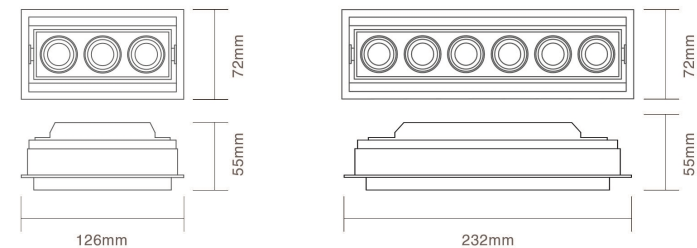

DIMENSIONS

Linear Downlight

PRODUCT OVERVIEW

	LD01-01	LD01-02
Wattage	3x3W	6x3W
Beam Angle	8° / 12° / 15° / 25° / 30° / 45°	8° / 12° / 15° / 25° / 30° / 45°
Lumens Efficiency(lm/w)	50lm/w	50lm/w
Lumen(lm)	450lm	900lm
Color Temperature	3000-6500K	3000-6500K
IP Rated	IP20	IP20
Materials	Aluminum	Aluminum
Cut-out	L108xW40mm	L215xW40mm
Size	L118xW50mm	L225xW50mm

DIMENSIONS

PRODUCT OVERVIEW

	LD02-01	LD02-02
Wattage	3x3W	6x3W
Beam Angle	8° / 12° / 15° / 25° / 30° / 45°	8° / 12° / 15° / 25° / 30° / 45°
Lumens Efficiency(lm/w)	50lm/w	50lm/w
Lumen(lm)	450lm	900lm
Color Temperature	3000-6500K	3000-6500K
IP Rated	IP20	IP20
Materials	Aluminum	Aluminum
Cut-out	L120xW45mm	L225xW45mm
Size	L180xW45xH65mm	L295xW45xH65mm

DIMENSIONS

PRODUCT OVERVIEW

	LD03-01	LD03-02
Wattage	3x3W	6x3W
Beam Angle	8° / 12° / 15° / 25° / 30° / 45°	8° / 12° / 15° / 25° / 30° / 45°
Lumens Efficiency(lm/w)	50lm/w	50lm/w
Lumen(lm)	450lm	900lm
Color Temperature	3000-6500K	3000-6500K
IP Rated	IP20	IP20
Materials	Aluminum	Aluminum
Cut-out	L120xW63mm	L226xW63mm
Size	L126xW72xH55mm	L232xW72xH55mm

DIMENSIONS

PRODUCT OVERVIEW

	LD04-01	LD04-02
Wattage	3x2W	6x2W
Beam Angle	8° / 12° / 15° / 25° / 30° / 45°	8° / 12° / 15° / 25° / 30° / 45°
Lumens Efficiency(lm/w)	50lm/w	50lm/w
Lumen(lm)	300lm	600lm
Color Temperature	3000-6500K	3000-6500K
IP Rated	IP20	IP20
Materials	Aluminum	Aluminum
Cut-out	L108xW40mm	L215xW40mm
Size	L185xW50mm	L225xW50mm