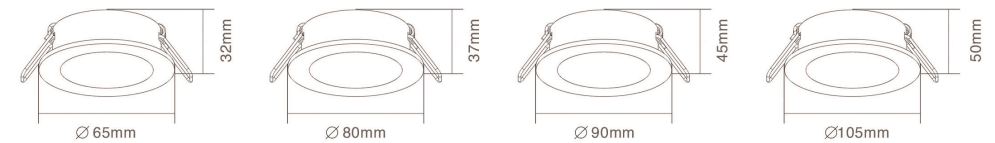

DIMENSIONS

PRODUCT OVERVIEW

	DL05-03	DL05-04	DL05-05	DL05-06	DL05-07
Wattage	10W/12W	18W/20W	25W/28W	35W/40W	55W/60W
Beam Angle	15°/24°/38°	15°/24°/38°	15°/24°/38°	15°/24°/38°	15°/24°/38°
Lumens Efficiency(lm/w)	70lm/w	70lm/w	70lm/w	70lm/w	70lm/w
Lumen(lm)	700lm/840lm	1260lm/1400lm	1750lm/1960lm	2450lm/ 2800lm	3850lm/4200lm
IP Rated	IP20	IP20	IP20	IP20	IP20
Materials	Die-casting Aluminum	Die-casting Aluminum	Die-casting Aluminum	Die-casting Aluminum	Die-casting Aluminum
Cut-out	90mm	110mm	125mm	145mm	175mm
Size	∅102 xH80mm	∅125 xH108mm	∅140 xH115mm	∅160xH135mm	∅190xH135mm

PRODUCT OVERVIEW

	DL32-08-40
Wattage	28W/32W/36W/40W
Beam Angle	60°
Lumens Efficiency(lm/w)	100lm/w
Lumen(lm)	2800lm/ 3200lm/ 3600lm/ 4000lm
IP Rated	IP20
Materials	Die-casting Aluminum
Cut-out	220x140 mm
Size	240x145x100mm

DIMENSIONS

PRODUCT OVERVIEW

	DL37-01	DL37-02	DL37-03	DL37-04
Wattage	3W	7W	9W	15W
Beam Angle	12°/ 24°/ 36°	12°/ 24°/ 36°	12°/ 24°/ 36°	12°/ 24°/ 36°
Lumens Efficiency (lm/w)	85lm/w	85lm/w	85lm/w	85lm/w
Lumen (lm)	255lm	595lm	765lm	1275lm
Color Temperature	3000K/4000K/5000K	3000K/4000K/5000K	3000K/4000K/5000K	3000K/4000K/5000K
IP Rated	IP20	IP20	IP20	IP20
Materials	Aluminum	Aluminum	Aluminum	Aluminum
Cut-out	55mm	65mm	75mm	95mm
Size	∅65xH32mm	∅80xH37mm	∅90xH45mm	∅105xH50mm

DIMENSIONS

PRODUCT OVERVIEW

	DL38-01	DL38-02	DL38-02.	DL38-03
Wattage	3W/5W	5W/7W	10W/12W	10W/12W
Beam Angle	15° / 24° / 36°	20° / 36° / 60°	20° / 36° / 60°	20° / 36° / 60°
Lumens Efficiency(lm/w)	75lm/w	75lm/w	75lm/w	75lm/w
Lumen(lm)	225lm/375lm	375lm/525lm	750lm/900lm	750lm/900lm
Color Temperature	3000K/4000K/5000K	3000K/4000K/5000K	3000K/4000K/5000K	3000K/4000K/5000K
IP Rated	IP20	IP20	IP20	IP20
Materials	Aluminum	Aluminum	Aluminum	Aluminum
Cut-out	50mm	72mm	72mm	90-95mm
Size	∅ 56xH66mm	∅ 80xH80mm	∅ 80xH98mm	∅ 102xH120mm