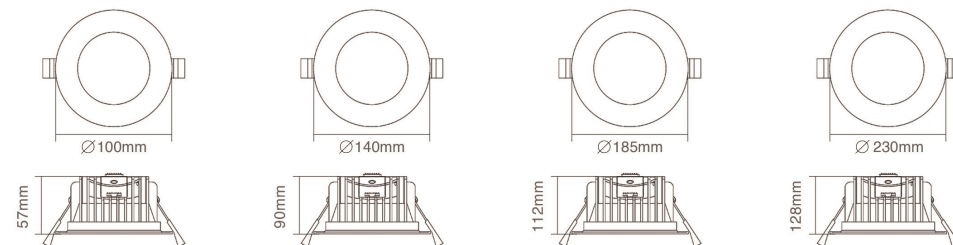

DIMENSIONS

PRODUCT OVERVIEW

	DL05-03	DL05-04	DL05-05	DL05-06	DL05-07
Wattage	10W/12W	18W/20W	25W/28W	35W/40W	55W/60W
Beam Angle	15°/24°/38°	15°/24°/38°	15°/24°/38°	15°/24°/38°	15°/24°/38°
Lumens Efficiency(lm/w)	70lm/w	70lm/w	70lm/w	70lm/w	70lm/w
Lumen(lm)	700lm/840lm	1260lm/1400lm	1750lm/1960lm	2450lm/ 2800lm	3850lm/4200lm
IP Rated	IP20	IP20	IP20	IP20	IP20
Materials	Die-casting Aluminum	Die-casting Aluminum	Die-casting Aluminum	Die-casting Aluminum	Die-casting Aluminum
Cut-out	90mm	110mm	125mm	145mm	175mm
Size	∅102 xH80mm	∅125 xH108mm	∅140 xH115mm	∅160xH135mm	∅190xH135mm

PRODUCT OVERVIEW

	DL16-02-IP	DL16-03-IP	DL16-04-IP	DL16-06-IP
Wattage	8W/10W/12W	12W/13W/15W	18W/22W/24W	25W/30W/36W
Beam Angle	90°	90°	90°	90°
Lumens Efficiency(lm/w)	100lm/w	100lm/w	100lm/w	100lm/w
Lumen(lm)	800lm/1000lm/1300lm	1200lm/1300lm/1500lm	1800lm/2200lm/2400lm	2500lm/3000lm/3600lm
IP Rated	IP54	IP54	IP54	IP54
Materials	Die-casting Aluminum	Die-casting Aluminum	Die-casting Aluminum	Die-casting Aluminum
Cut-out	80mm	95mm	120mm	150mm
Size	∅ 94xH64mm	∅ 114xH68mm	∅ 140xH74mm	∅ 184xH80mm

PRODUCT OVERVIEW

	DL22-03	DL22-05	DL22-07	DL22-08
Wattage	10W	18W	25W	36W
Beam Angle	40°	40°	40°	40°
Lumens Efficiency(lm/w)	90lm/w	90lm/w	90lm/w	90lm/w
Lumen(lm)	900lm	1620lm	2250lm	3240lm
IP Rated	IP67	IP67	IP67	IP67
Materials	Die-casting Aluminum	Die-casting Aluminum	Die-casting Aluminum	Die-casting Aluminum
Cut-out	90mm	130mm	170mm	200mm
Size	∅100xH57mm	∅140xH90mm	∅185xH112mm	∅230xH128mm

DIMENSIONS

PRODUCT OVERVIEW

	DL23-03	DL23-04	DL23-06	DL23-08
Wattage	10/12/15W	15/18/20W	20/25/30W	35/45/50W
Beam Angle	60°	60°	60°	60°
Lumens Efficiency(lm/w)	90lm/w	90lm/w	90lm/w	90lm/w
Lumen(lm)	900/1080/1350lm	1350/1620/1800lm	1800/2250/2700lm	3150/4050/4500lm
IP Rated	IP65	IP65	IP65	IP65
Materials	Die-casting Aluminum	Die-casting Aluminum	Die-casting Aluminum	Die-casting Aluminum
Cut-out	90mm	120mm	170mm	190mm
Size	∅110xH90mm	∅135xH110mm	∅180xH125mm	∅210xH137mm