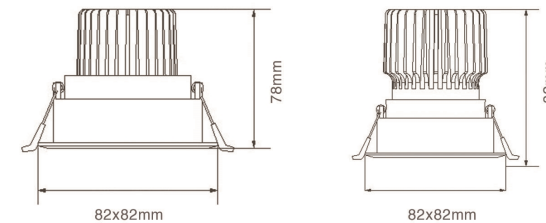

DIMENSIONS