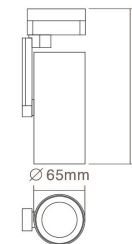

DIMENSIONS