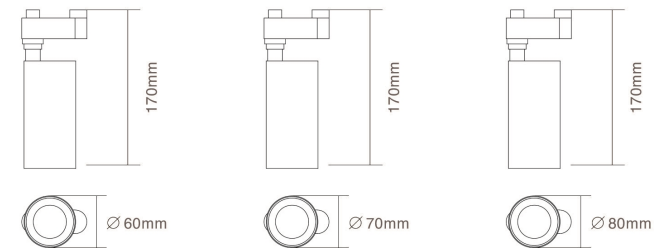

DIMENSIONS