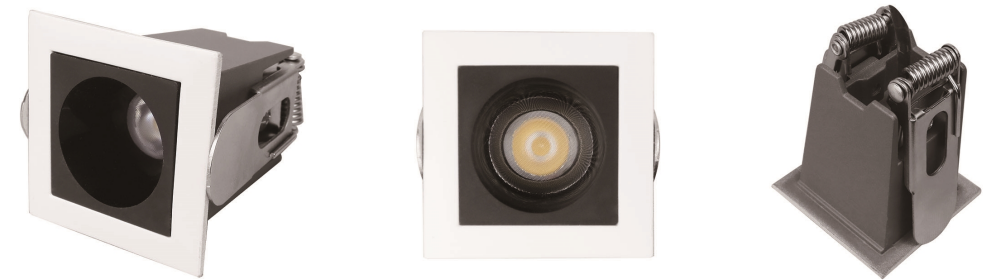

LD06 Linear Downlight

1. External driver, optional to be dimmable and non-dimmable
2. Supplied with Flex & Plug
3. Anti-glare louvre reflector design, UGR<19
4. Available in 15°, 24° and 38° beam angle options
5. Durable die-cast aluminum body profile
6. With its clean, straight lines and recessed design, this downlight creates a minimalistic look that adds a touch of sophistication to any space.