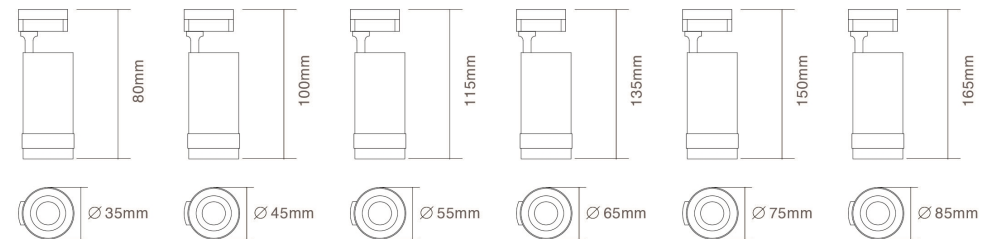

DIMENSIONS