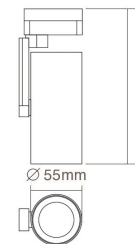

DIMENSIONS