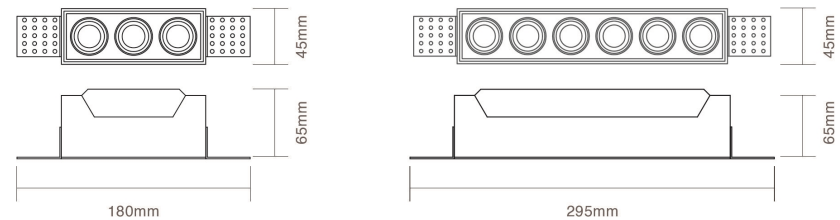

DIMENSIONS

Linear Downlight

PRODUCT OVERVIEW

	LD01-01	LD01-02
Wattage	3x3W	6x3W
Beam Angle	8° / 12° / 15° / 25° / 30° / 45°	8° / 12° / 15° / 25° / 30° / 45°
Lumens Efficiency(lm/w)	50lm/w	50lm/w
Lumen(lm)	450lm	900lm
Color Temperature	3000-6500K	3000-6500K
IP Rated	IP20	IP20
Materials	Aluminum	Aluminum
Cut-out	L108xW40mm	L215xW40mm
Size	L118xW50mm	L225xW50mm

DIMENSIONS

PRODUCT OVERVIEW

	LD02-01	LD02-02
Wattage	3x3W	6x3W
Beam Angle	8° / 12° / 15° / 25° / 30° / 45°	8° / 12° / 15° / 25° / 30° / 45°
Lumens Efficiency(lm/w)	50lm/w	50lm/w
Lumen(lm)	450lm	900lm
Color Temperature	3000-6500K	3000-6500K
IP Rated	IP20	IP20
Materials	Aluminum	Aluminum
Cut-out	L120xW45mm	L225xW45mm
Size	L180xW45xH65mm	L295xW45xH65mm

DIMENSIONS

PRODUCT OVERVIEW

	LD03-01	LD03-02
Wattage	3x3W	6x3W
Beam Angle	8° / 12° / 15° / 25° / 30° / 45°	8° / 12° / 15° / 25° / 30° / 45°
Lumens Efficiency(lm/w)	50lm/w	50lm/w
Lumen(lm)	450lm	900lm
Color Temperature	3000-6500K	3000-6500K
IP Rated	IP20	IP20
Materials	Aluminum	Aluminum
Cut-out	L120xW63mm	L226xW63mm
Size	L126xW72xH55mm	L232xW72xH55mm