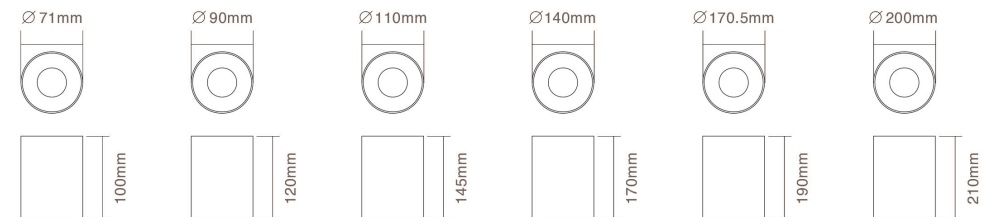

DIMENSIONS