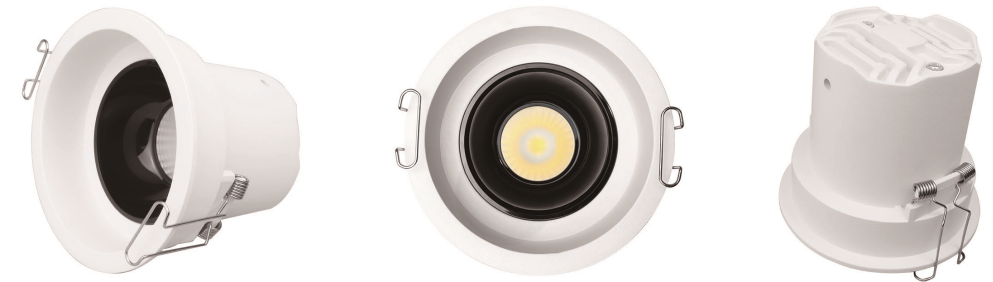

DL51 Downlight

1. Durable die-cast aluminum body profile
2. Stylish white or black powder coat finish
3. High output LED optics
4. Optional to different beam angle,
5. Polycarbonate optical lens, CRI>80
6. Deep recessed design, UGR<19
7. Optional to be dimming and non-dimming
8. CCT switchable on the driver and help you to reduce the stock