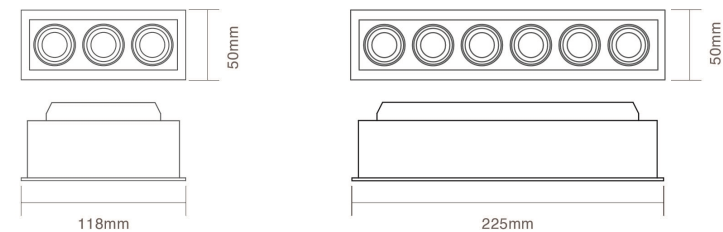

PRODUCT OVERVIEW

	DL55-02	DL55-03	DL55-04	DL55-05	DL55-06	DL55-08
Wattage	7W	10W	15W	20W	30W	40W
Beam Angle	100°	100°	100°	100°	100°	100°
Lumens Efficiency(lm/w)	95lm/w	95lm/w	95lm/w	95lm/w	95lm/w	95lm/w
Lumen(lm)	665lm	950lm	1425lm	1900lm	2850lm	3800lm
Color Temperature	3000K/4000K/5000K	3000K/4000K/5000K	3000K/4000K/5000K	3000K/4000K/5000K	3000K/4000K/5000K	3000K/4000K/5000K
IP Rated	IP20	IP20	IP20	IP20	IP20	IP20
Materials	Aluminum	Aluminum	Aluminum	Aluminum	Aluminum	Aluminum
Cut-out	70-80mm	90-95mm	100-110mm	140-150mm	170-180mm	200-210mm
Size	∅90xH50mm	∅105xH53mm	∅120xH62mm	∅160xH73mm	∅190xH82mm	∅220xH95mm

DIMENSIONS

Linear Downlight

PRODUCT OVERVIEW

	LD01-01	LD01-02
Wattage	3x3W	6x3W
Beam Angle	8° / 12° / 15° / 25° / 30° / 45°	8° / 12° / 15° / 25° / 30° / 45°
Lumens Efficiency(lm/w)	50lm/w	50lm/w
Lumen(lm)	450lm	900lm
Color Temperature	3000-6500K	3000-6500K
IP Rated	IP20	IP20
Materials	Aluminum	Aluminum
Cut-out	L108xW40mm	L215xW40mm
Size	L118xW50mm	L225xW50mm

DIMENSIONS

PRODUCT OVERVIEW

	LD02-01	LD02-02
Wattage	3x3W	6x3W
Beam Angle	8° / 12° / 15° / 25° / 30° / 45°	8° / 12° / 15° / 25° / 30° / 45°
Lumens Efficiency(lm/w)	50lm/w	50lm/w
Lumen(lm)	450lm	900lm
Color Temperature	3000-6500K	3000-6500K
IP Rated	IP20	IP20
Materials	Aluminum	Aluminum
Cut-out	L120xW45mm	L225xW45mm
Size	L180xW45xH65mm	L295xW45xH65mm