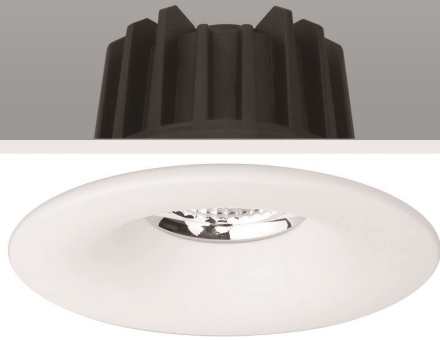

DL44 Downlight

1. Durable die-cast aluminum body profile
2. Stylish white or black powder coat finish
3. High output LED optics
4. Polycarbonate optical lens, CRI>80
5. Optional to be dimming and non-dimming
6. CCT switchable on the driver and help you to reduce the stock

PRODUCT OVERVIEW

	DL44-03	DL44-04	DL44-06	DL44-07	DL44-08
Wattage	10W	15/20W	25/30W	35W/40W	35W/40W
Beam Angle	37°	38°	58°	58°	58°
Lumens Efficiency(lm/w)	85lm/w	85lm/w	85lm/w	85lm/w	85lm/w
Lumen(lm)	850lm	1275lm/1700lm	2125lm/2550lm	2975lm/3400lm	2975lm/3400lm
Color Temperature	3000K/4000K/5000K	3000K/4000K/5000K	3000K/4000K/5000K	3000K/4000K/5000K	3000K/4000K/5000K
IP Rated	IP20	IP20	IP20	IP20	IP20
Materials	Aluminum	Aluminum	Aluminum	Aluminum	Aluminum
Cut-out	90-95mm	110-120mm	150-160mm	180-190mm	180-220mm
Size	∅100xH61mm	∅130xH80mm	∅170xH85mm	∅200xH90mm	∅230xH100mm

DIMENSIONS