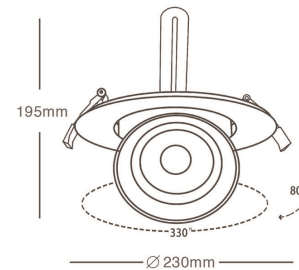

DIMENSIONS