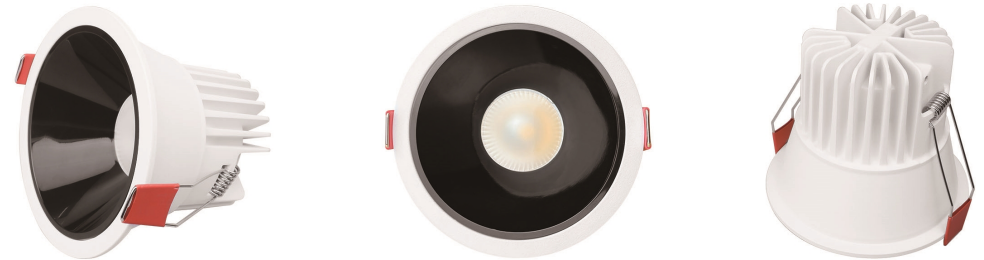

PRODUCT OVERVIEW

	DL52-01	DL52-02	DL52-03
Wattage	5W	7W	12W
Beam Angle	15°/ 24°/ 36°	15°/ 24°/ 36°	15°/ 24°/ 36°
Lumens Efficiency(lm/w)	75lm/w	75lm/w	75lm/w
Lumen(lm)	375lm	525lm	900lm
Color Temperature	3000K/4000K/5000K	3000K/4000K/5000K	3000K/4000K/5000K
IP Rated	IP20	IP20	IP20
Materials	Aluminum	Aluminum	Aluminum
Cut-out	55mm	75mm	93mm
Size	∅ 65xH58mm	∅ 85xH74mm	∅ 105xH88mm