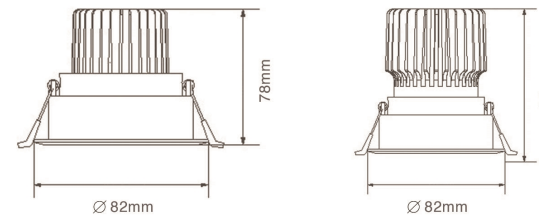

DIMENSIONS

PRODUCT OVERVIEW

	DL38-01	DL38-02	DL38-02.	DL38-03
Wattage	3W/5W	5W/7W	10W/12W	10W/12W
Beam Angle	15° / 24° / 36°	20° / 36° / 60°	20° / 36° / 60°	20° / 36° / 60°
Lumens Efficiency(lm/w)	75lm/w	75lm/w	75lm/w	75lm/w
Lumen(lm)	225lm/375lm	375lm/525lm	750lm/900lm	750lm/900lm
Color Temperature	3000K/4000K/5000K	3000K/4000K/5000K	3000K/4000K/5000K	3000K/4000K/5000K
IP Rated	IP20	IP20	IP20	IP20
Materials	Aluminum	Aluminum	Aluminum	Aluminum
Cut-out	50mm	72mm	72mm	90-95mm
Size	∅ 56xH66mm	∅ 80xH80mm	∅ 80xH98mm	∅ 102xH120mm

DIMENSIONS

PRODUCT OVERVIEW

	DL39-02	DL39-02.
Wattage	5W/7W	10W/12W
Beam Angle	20°/ 36°/ 60°	20°/ 36°/ 60°
Lumens Efficiency(lm/w)	75lm/w	75lm/w
Lumen(lm)	375lm/525lm	750lm/900lm
Color Temperature	3000K/4000K/5000K	3000K/4000K/5000K
IP Rated	IP20	IP20
Materials	Aluminum	Aluminum
Cut-out	72-75mm	72-75mm
Size	∅ 82xH78mm	∅ 82xH82mm

DIMENSIONS

PRODUCT OVERVIEW

	DL43-02	DL43-02.
Wattage	5W/7W	10W/12W
Beam Angle	20°/ 36°/ 60°	20°/ 36°/ 60°
Lumens Efficiency(lm/w)	85lm/w	85lm/w
Lumen(lm)	425lm/595lm	850lm/1020lm
Color Temperature	3000K/4000K/5000K	3000K/4000K/5000K
IP Rated	IP20	IP20
Materials	Aluminum	Aluminum
Cut-out	72-75mm	72-75mm
Size	82x82xH78mm	82x82xH82mm