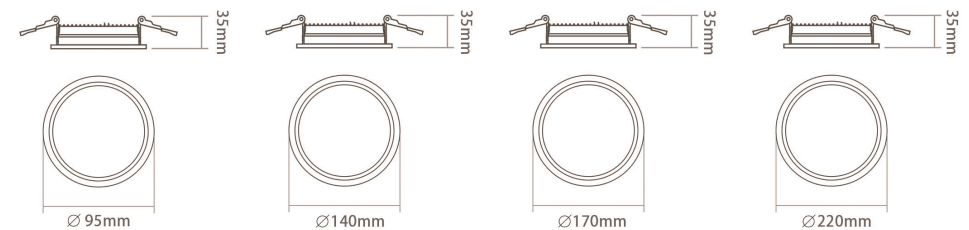

SIMONS LIGHTING

SIMONS

Downlight

DL34 Downlight

1. Durable die-cast aluminum body profile with a round trim profile
2. External triac-dimmable driver, long lifespan
3. 4 sizes are optional, suitable for different cut-out
4. High efficiency SMD LED chips, 100 degree reflector system
5. 3-CCT switchable, easily to help you to reduce stock
6. Constant current dimmable LED driver with flex and plug
7. The fascia is optional to white, black and chrome

PRODUCT OVERVIEW

	DL34-03	DL34-05	DL34-06	DL34-08
Wattage	10W	15W	24W	30W
Beam Angle	100°	100°	100°	100°
Lumens Efficiency(lm/w)	110lm/w	110lm/w	110lm/w	110lm/w
Lumen(lm)	1100lm	1650lm	2640lm	3300lm
IP Rated	IP44	IP44	IP44	IP44
Materials	Aluminum	Aluminum	Aluminum	Aluminum
Cut-out	88mm	135mm	163mm	205mm
Size	∅95×35mm	∅140×35mm	∅170×35mm	∅220×35mm

DIMENSIONS

PRODUCT OVERVIEW

	DL05-03	DL05-04	DL05-05	DL05-06	DL05-07
Wattage	10W/12W	18W/20W	25W/28W	35W/40W	55W/60W
Beam Angle	15°/24°/38°	15°/24°/38°	15°/24°/38°	15°/24°/38°	15°/24°/38°
Lumens Efficiency(lm/w)	70lm/w	70lm/w	70lm/w	70lm/w	70lm/w
Lumen(lm)	700lm/840lm	1260lm/1400lm	1750lm/1960lm	2450lm/ 2800lm	3850lm/4200lm
IP Rated	IP20	IP20	IP20	IP20	IP20
Materials	Die-casting Aluminum	Die-casting Aluminum	Die-casting Aluminum	Die-casting Aluminum	Die-casting Aluminum
Cut-out	90mm	110mm	125mm	145mm	175mm
Size	∅102 xH80mm	∅125 xH108mm	∅140 xH115mm	∅160xH135mm	∅190xH135mm