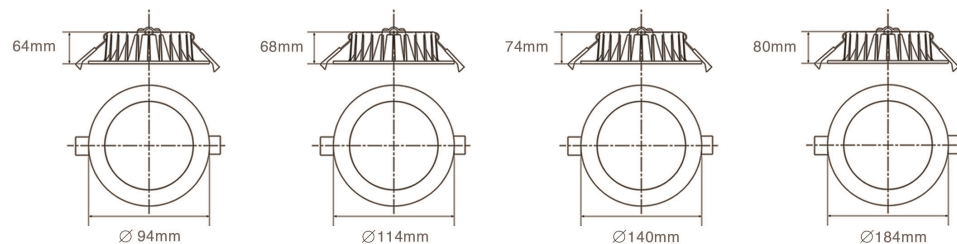

DIMENSIONS