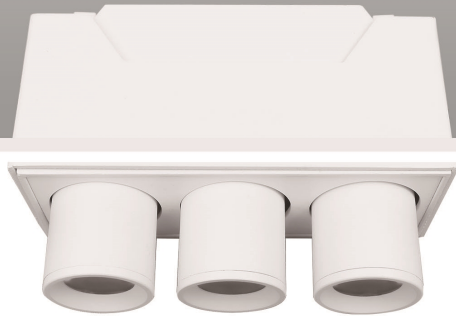

PRODUCT OVERVIEW

	LD05-01	LD05-02
Wattage	3x3W	6x3W
Beam Angle	8° / 12° / 15° / 25° / 30° / 45°	8° / 12° / 15° / 25° / 30° / 45°
Lumens Efficiency(lm/w)	50lm/w	50lm/w
Lumen(lm)	450lm	900lm
Color Temperature	3000-6500K	3000-6500K
IP Rated	IP20	IP20
Materials	Aluminum	Aluminum
Cut-out	L120xW45mm	L225xW45mm
Size	L180xW45xH65mm	L295xW45xH65mm

LD05 Linear Downlight

1. External driver, optional to be dimmable and non-dimmable
2. Supplied with Flex & Plug
3. Anti-glare louvre reflector design, UGR<19
4. Available in 8°, 12°, 15°, 25°, 30° and 45° beam angle options
5. Durable die-cast aluminum body profile
6. Gimbal models have a 32° tilt for directional lighting control.
7. Mounting elements should be embedded in the ceiling before installing the lamps
8. The borderless design allows for a clean and seamless look that complements any decor style.

DIMENSIONS