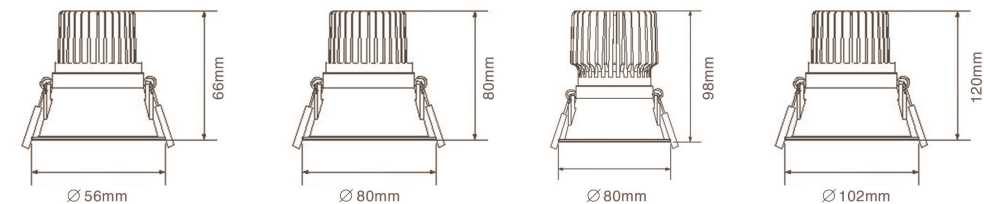

DIMENSIONS

PRODUCT OVERVIEW

	DL37-01	DL37-02	DL37-03	DL37-04
Wattage	3W	7W	9W	15W
Beam Angle	12°/ 24°/ 36°	12°/ 24°/ 36°	12°/ 24°/ 36°	12°/ 24°/ 36°
Lumens Efficiency (lm/w)	85lm/w	85lm/w	85lm/w	85lm/w
Lumen (lm)	255lm	595lm	765lm	1275lm
Color Temperature	3000K/4000K/5000K	3000K/4000K/5000K	3000K/4000K/5000K	3000K/4000K/5000K
IP Rated	IP20	IP20	IP20	IP20
Materials	Aluminum	Aluminum	Aluminum	Aluminum
Cut-out	55mm	65mm	75mm	95mm
Size	∅65xH32mm	∅80xH37mm	∅90xH45mm	∅105xH50mm

DIMENSIONS

PRODUCT OVERVIEW

	DL38-01	DL38-02	DL38-02.	DL38-03
Wattage	3W/5W	5W/7W	10W/12W	10W/12W
Beam Angle	15° / 24° / 36°	20° / 36° / 60°	20° / 36° / 60°	20° / 36° / 60°
Lumens Efficiency(lm/w)	75lm/w	75lm/w	75lm/w	75lm/w
Lumen(lm)	225lm/375lm	375lm/525lm	750lm/900lm	750lm/900lm
Color Temperature	3000K/4000K/5000K	3000K/4000K/5000K	3000K/4000K/5000K	3000K/4000K/5000K
IP Rated	IP20	IP20	IP20	IP20
Materials	Aluminum	Aluminum	Aluminum	Aluminum
Cut-out	50mm	72mm	72mm	90-95mm
Size	∅ 56xH66mm	∅ 80xH80mm	∅ 80xH98mm	∅ 102xH120mm

DIMENSIONS

PRODUCT OVERVIEW

	DL39-02	DL39-02.
Wattage	5W/7W	10W/12W
Beam Angle	20°/ 36°/ 60°	20°/ 36°/ 60°
Lumens Efficiency(lm/w)	75lm/w	75lm/w
Lumen(lm)	375lm/525lm	750lm/900lm
Color Temperature	3000K/4000K/5000K	3000K/4000K/5000K
IP Rated	IP20	IP20
Materials	Aluminum	Aluminum
Cut-out	72-75mm	72-75mm
Size	∅ 82xH78mm	∅ 82xH82mm