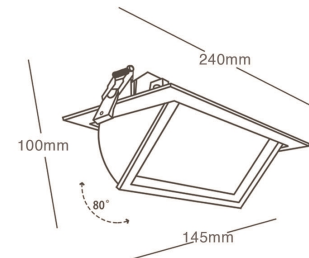

PRODUCT OVERVIEW

DL31-08-40	
Wattage	28W/32W/36W/40W
Beam Angle	60°
Lumens Efficiency(lm/w)	100lm/w
Lumen(lm)	2800lm/ 3200lm/ 3600lm/ 4000lm
IP Rated	IP20
Materials	Die-casting Aluminum
Cut-out	160mm
Size	∅ 230xH195mm

DIMENSIONS

DL32 Downlight

1. Durable die-cast aluminium body profile, with white trim, 80 degree tilt
2. External triac-dimmable driver, long lifespan
3. 4 power selection, 28/32/36/40W
4. High efficiency SMD LED chips, 100 degree reflector system
5. 3-CCT switchable, easily to help you to reduce the stock
6. Constant current non-dimmable LED driver with flex and plug
7. Rectangular design, suitable for some of special requirements

PRODUCT OVERVIEW

	DL32-08-40
Wattage	28W/32W/36W/40W
Beam Angle	60°
Lumens Efficiency(lm/w)	100lm/w
Lumen(lm)	2800lm/ 3200lm/ 3600lm/ 4000lm
IP Rated	IP20
Materials	Die-casting Aluminum
Cut-out	220x140 mm
Size	240x145x100mm

DIMENSIONS

PRODUCT OVERVIEW

	DL37-01	DL37-02	DL37-03	DL37-04
Wattage	3W	7W	9W	15W
Beam Angle	12°/ 24°/ 36°	12°/ 24°/ 36°	12°/ 24°/ 36°	12°/ 24°/ 36°
Lumens Efficiency (lm/w)	85lm/w	85lm/w	85lm/w	85lm/w
Lumen (lm)	255lm	595lm	765lm	1275lm
Color Temperature	3000K/4000K/5000K	3000K/4000K/5000K	3000K/4000K/5000K	3000K/4000K/5000K
IP Rated	IP20	IP20	IP20	IP20
Materials	Aluminum	Aluminum	Aluminum	Aluminum
Cut-out	55mm	65mm	75mm	95mm
Size	∅65xH32mm	∅80xH37mm	∅90xH45mm	∅105xH50mm