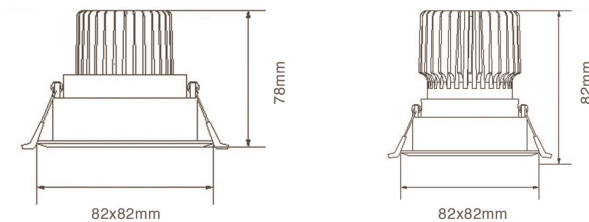

DIMENSIONS

PRODUCT OVERVIEW

	DL48-03
Wattage	10W/12W
Beam Angle	20°/ 36°/ 60°
Lumens Efficiency(lm/w)	75lm/w
Lumen(lm)	750lm/900lm
Color Temperature	3000K/4000K/5000K
IP Rated	IP20
Materials	Aluminum
Cut-out	90mm
Size	∅ 98xH94mm

DIMENSIONS

PRODUCT OVERVIEW

	DL49-02	DL49-02.
Wattage	5W/7W	10W/12W
Beam Angle	20°/ 36°/ 60°	20°/ 36°/ 60°
Lumens Efficiency(lm/w)	75lm/w	75lm/w
Lumen(lm)	375lm/525lm	750lm/900lm
Color Temperature	3000K/4000K/5000K	3000K/4000K/5000K
IP Rated	IP20	IP20
Materials	Aluminum	Aluminum
Cut-out	72-75mm	72-75mm
Size	82x82xH78mm	82x82xH82mm

DIMENSIONS

PRODUCT OVERVIEW

	DL50-02	DL50-02.
Wattage	5W/7W	10W/12W
Beam Angle	20°/ 36°/ 60°	20°/ 36°/ 60°
Lumens Efficiency(lm/w)	75lm/w	75lm/w
Lumen(lm)	375lm/525lm	750lm/900lm
Color Temperature	3000K/4000K/5000K	3000K/4000K/5000K
IP Rated	IP20	IP20
Materials	Aluminum	Aluminum
Cut-out	72-75mm	72-75mm
Size	∅ 82xH78mm	∅ 82xH82mm