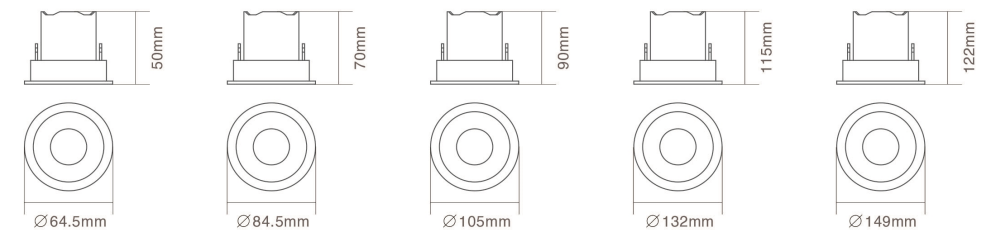

DIMENSIONS