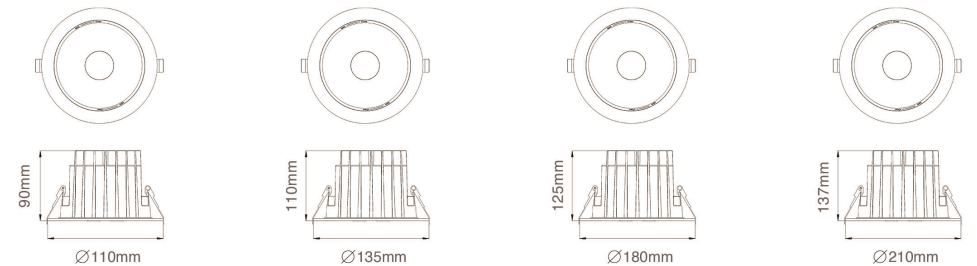

DIMENSIONS