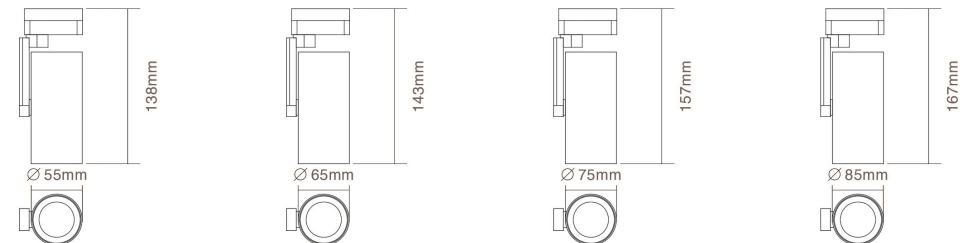

DIMENSIONS