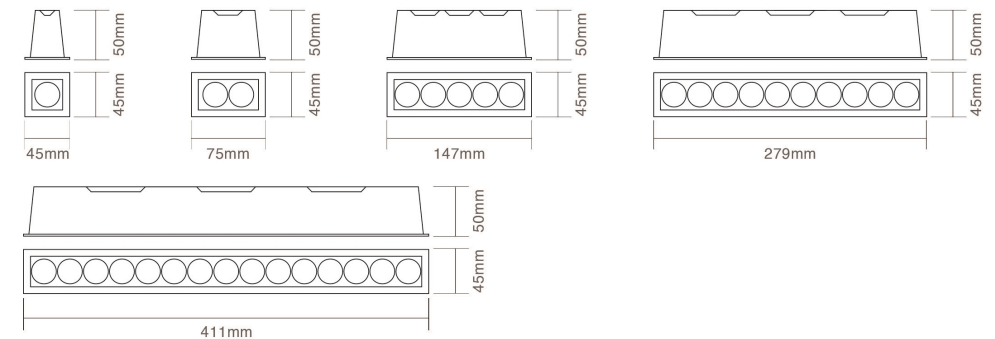

DIMENSIONS