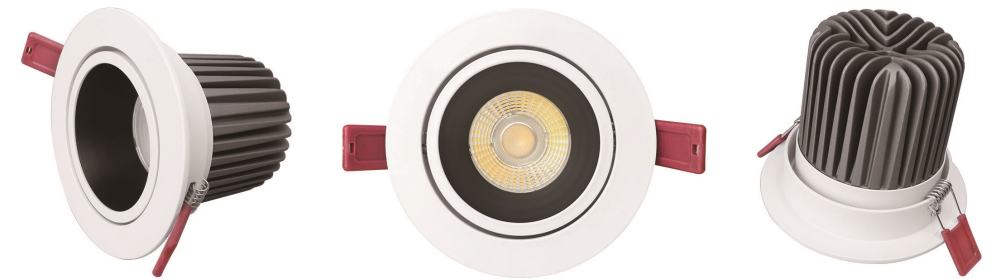

PRODUCT OVERVIEW

	DL54-01	DL54-02	DL54-03	DL54-04	DL54-05
Wattage	5W	10W	15W/20W	25W/30W	35W/40W
Beam Angle	24°	24°	24°	24°	24°
Lumens Efficiency(lm/w)	85lm/w	85lm/w	85lm/w	85lm/w	85lm/w
Lumen(lm)	425lm	850lm	1275lm/1700lm	2125lm/2550lm	2975lm/3400lm
Color Temperature	3000K/4000K/5000K	3000K/4000K/5000K	3000K/4000K/5000K	3000K/4000K/5000K	3000K/4000K/5000K
IP Rated	IP20	IP20	IP20	IP20	IP20
Materials	Aluminum	Aluminum	Aluminum	Aluminum	Aluminum
Cut-out	55mm	70mm	92mm	120mm	145mm
Size	∅68xH65mm	∅90xH77mm	∅108xH87mm	∅138xH92mm	∅160xH110mm