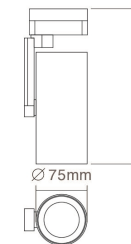

DIMENSIONS