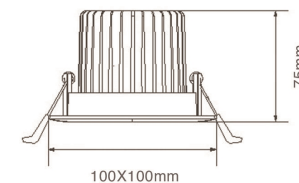

DIMENSIONS