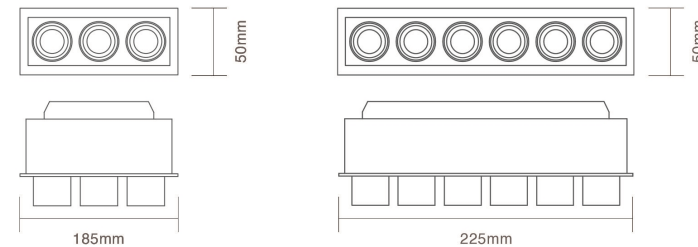

DIMENSIONS