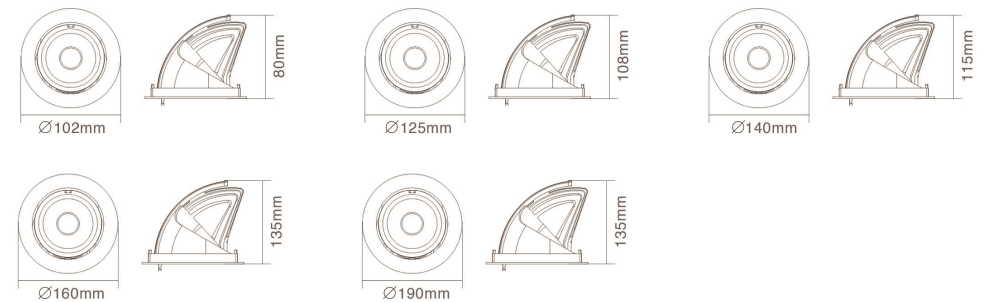

DIMENSIONS