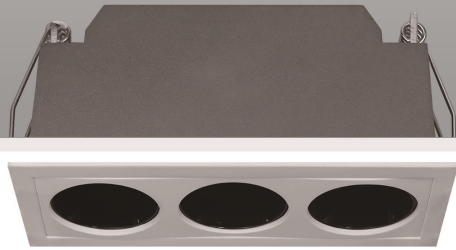

PRODUCT OVERVIEW

	LD01-01	LD01-02
Wattage	3x3W	6x3W
Beam Angle	8° / 12° / 15° / 25° / 30° / 45°	8° / 12° / 15° / 25° / 30° / 45°
Lumens Efficiency(lm/w)	50lm/w	50lm/w
Lumen(lm)	450lm	900lm
Color Temperature	3000-6500K	3000-6500K
IP Rated	IP20	IP20
Materials	Aluminum	Aluminum
Cut-out	L108xW40mm	L215xW40mm
Size	L118xW50mm	L225xW50mm

LD01 Linear Downlight

1. External driver, optional to be dimmable and non-dimmable
2. Supplied with Flex & Plug
3. Anti-glare louvre reflector design, UGR<19
4. Available in 8°, 12°, 15°, 25°, 30° and 45° beam angle options
5. Durable die-cast aluminum body profile
6. With its clean, straight lines and recessed design, this downlight creates a minimalistic look that adds a touch of sophistication to any space.

DIMENSIONS