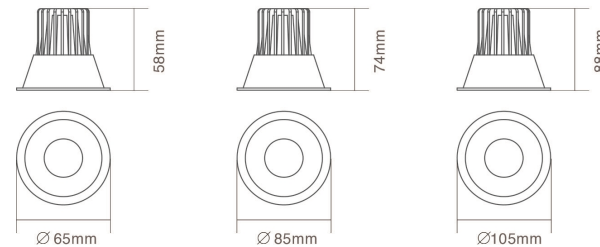

DIMENSIONS