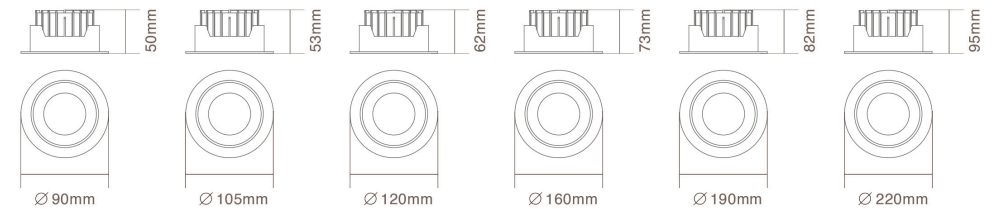

PRODUCT OVERVIEW

	DL54-01	DL54-02	DL54-03	DL54-04	DL54-05
Wattage	5W	10W	15W/20W	25W/30W	35W/40W
Beam Angle	24°	24°	24°	24°	24°
Lumens Efficiency(lm/w)	85lm/w	85lm/w	85lm/w	85lm/w	85lm/w
Lumen(lm)	425lm	850lm	1275lm/1700lm	2125lm/2550lm	2975lm/3400lm
Color Temperature	3000K/4000K/5000K	3000K/4000K/5000K	3000K/4000K/5000K	3000K/4000K/5000K	3000K/4000K/5000K
IP Rated	IP20	IP20	IP20	IP20	IP20
Materials	Aluminum	Aluminum	Aluminum	Aluminum	Aluminum
Cut-out	55mm	70mm	92mm	120mm	145mm
Size	∅68xH65mm	∅90xH77mm	∅108xH87mm	∅138xH92mm	∅160xH110mm

DIMENSIONS

DL55 Downlight

1. Durable die-cast aluminum body profile
2. Stylish white or black powder coat finish
3. High output LED optics
4. Optional to different beam angle,
5. Polycarbonate optical lens, CRI>80
6. Optional to SMD and COB
7. Optional to be dimming and non-dimming
8. CCT switchable on the driver and help you to reduce the stock

PRODUCT OVERVIEW

	DL55-02	DL55-03	DL55-04	DL55-05	DL55-06	DL55-08
Wattage	7W	10W	15W	20W	30W	40W
Beam Angle	100°	100°	100°	100°	100°	100°
Lumens Efficiency(lm/w)	95lm/w	95lm/w	95lm/w	95lm/w	95lm/w	95lm/w
Lumen(lm)	665lm	950lm	1425lm	1900lm	2850lm	3800lm
Color Temperature	3000K/4000K/5000K	3000K/4000K/5000K	3000K/4000K/5000K	3000K/4000K/5000K	3000K/4000K/5000K	3000K/4000K/5000K
IP Rated	IP20	IP20	IP20	IP20	IP20	IP20
Materials	Aluminum	Aluminum	Aluminum	Aluminum	Aluminum	Aluminum
Cut-out	70-80mm	90-95mm	100-110mm	140-150mm	170-180mm	200-210mm
Size	∅90xH50mm	∅105xH53mm	∅120xH62mm	∅160xH73mm	∅190xH82mm	∅220xH95mm

DIMENSIONS

Linear Downlight

PRODUCT OVERVIEW

	LD01-01	LD01-02
Wattage	3x3W	6x3W
Beam Angle	8° / 12° / 15° / 25° / 30° / 45°	8° / 12° / 15° / 25° / 30° / 45°
Lumens Efficiency(lm/w)	50lm/w	50lm/w
Lumen(lm)	450lm	900lm
Color Temperature	3000-6500K	3000-6500K
IP Rated	IP20	IP20
Materials	Aluminum	Aluminum
Cut-out	L108xW40mm	L215xW40mm
Size	L118xW50mm	L225xW50mm