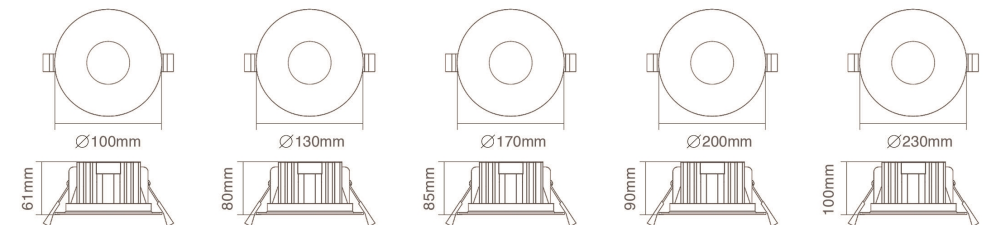

DIMENSIONS