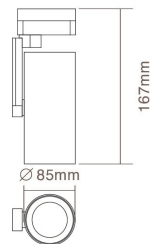

DIMENSIONS