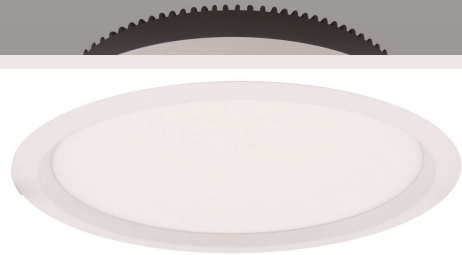

DL34 Downlight

1. Durable die-cast aluminum body profile with a round trim profile
2. External triac-dimmable driver, long lifespan
3. 4 sizes are optional, suitable for different cut-out
4. High efficiency SMD LED chips, 100 degree reflector system
5. 3-CCT switchable, easily to help you to reduce stock
6. Constant current dimmable LED driver with flex and plug
7. The fascia is optional to white, black and chrome

PRODUCT OVERVIEW

	DL34-03	DL34-05	DL34-06	DL34-08
Wattage	10W	15W	24W	30W
Beam Angle	100°	100°	100°	100°
Lumens Efficiency(lm/w)	110lm/w	110lm/w	110lm/w	110lm/w
Lumen(lm)	1100lm	1650lm	2640lm	3300lm
IP Rated	IP44	IP44	IP44	IP44
Materials	Aluminum	Aluminum	Aluminum	Aluminum
Cut-out	88mm	135mm	163mm	205mm
Size	∅95×35mm	∅140×35mm	∅170×35mm	∅220×35mm

DIMENSIONS