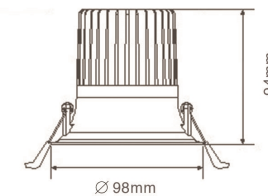

DIMENSIONS

PRODUCT OVERVIEW

DL46-03

Wattage	10W/12W
Beam Angle	20°/ 36°/ 60°
Lumens Efficiency(lm/w)	85lm/w
Lumen(lm)	850lm/1020lm
Color Temperature	3000K/4000K/5000K
IP Rated	IP20
Materials	Aluminum
Cut-out	90mm
Size	100x100xH75mm

DIMENSIONS

PRODUCT OVERVIEW

DL47-03

Wattage	10W/12W
Beam Angle	20° / 36° / 60°
Lumens Efficiency(lm/w)	75lm/w
Lumen(lm)	750lm/900lm
Color Temperature	3000K/4000K/5000K
IP Rated	IP20
Materials	Aluminum
Cut-out	90mm
Size	∅ 98xH94mm

DIMENSIONS

PRODUCT OVERVIEW

	DL48-03
Wattage	10W/12W
Beam Angle	20°/ 36°/ 60°
Lumens Efficiency(lm/w)	75lm/w
Lumen(lm)	750lm/900lm
Color Temperature	3000K/4000K/5000K
IP Rated	IP20
Materials	Aluminum
Cut-out	90mm
Size	∅ 98xH94mm