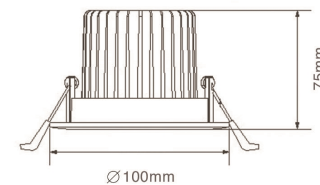

DIMENSIONS