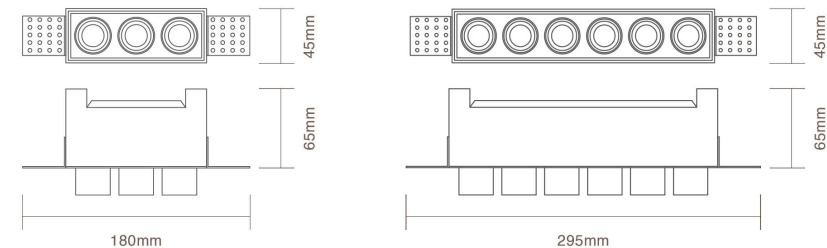

DIMENSIONS

PRODUCT OVERVIEW

	LD04-01	LD04-02
Wattage	3x2W	6x2W
Beam Angle	8° / 12° / 15° / 25° / 30° / 45°	8° / 12° / 15° / 25° / 30° / 45°
Lumens Efficiency(lm/w)	50lm/w	50lm/w
Lumen(lm)	300lm	600lm
Color Temperature	3000-6500K	3000-6500K
IP Rated	IP20	IP20
Materials	Aluminum	Aluminum
Cut-out	L108xW40mm	L215xW40mm
Size	L185xW50mm	L225xW50mm

DIMENSIONS

PRODUCT OVERVIEW

	LD05-01	LD05-02
Wattage	3x3W	6x3W
Beam Angle	8° / 12° / 15° / 25° / 30° / 45°	8° / 12° / 15° / 25° / 30° / 45°
Lumens Efficiency(lm/w)	50lm/w	50lm/w
Lumen(lm)	450lm	900lm
Color Temperature	3000-6500K	3000-6500K
IP Rated	IP20	IP20
Materials	Aluminum	Aluminum
Cut-out	L120xW45mm	L225xW45mm
Size	L180xW45xH65mm	L295xW45xH65mm

LD05 Linear Downlight

1. External driver, optional to be dimmable and non-dimmable
2. Supplied with Flex & Plug
3. Anti-glare louvre reflector design, UGR<19
4. Available in 8°, 12°, 15°, 25°, 30° and 45° beam angle options
5. Durable die-cast aluminum body profile
6. Gimbal models have a 32° tilt for directional lighting control.
7. Mounting elements should be embedded in the ceiling before installing the lamps
8. The borderless design allows for a clean and seamless look that complements any decor style.

DIMENSIONS

PRODUCT OVERVIEW

	LD06-01	LD06-01	LD06-01	LD06-01	LD06-01
Wattage	2W	2x2W	5x2W	10x2W	15x2W
Beam Angle	15° / 24° / 38°	15° / 24° / 38°	15° / 24° / 38°	15° / 24° / 38°	15° / 24° / 38°
Lumens Efficiency(lm/w)	50lm/w	50lm/w	50lm/w	50lm/w	50lm/w
Lumen(lm)	100lm	200lm	500lm	1000lm	1500lm
Color Temperature	3000-6500K	3000-6500K	3000-6500K	3000-6500K	3000-6500K
IP Rated	IP20	IP20	IP20	IP20	IP20
Materials	Aluminum	Aluminum	Aluminum	Aluminum	Aluminum
Cut-out	L37xW37mm	L67xW37mm	L139xW37mm	L272xW37mm	L403xW37mm
Size	L45 xW45xH50mm	L75 xW45xH50mm	L147xW45xH50mm	L279xW45xH50mm	L411xW45xH50mm