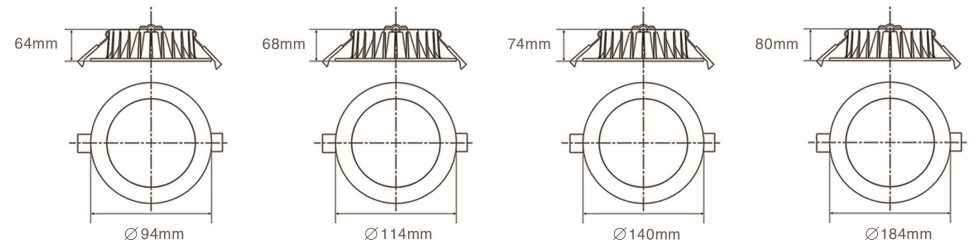

DIMENSIONS