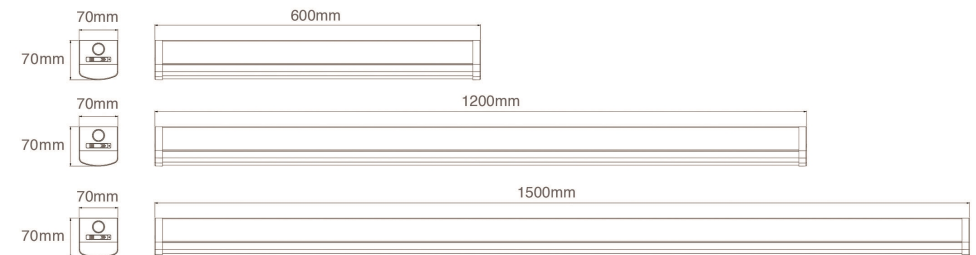

DIMENSIONS