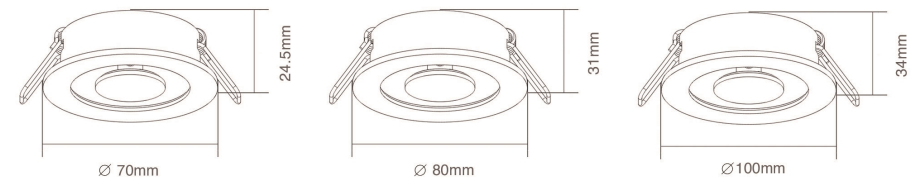

DIMENSIONS