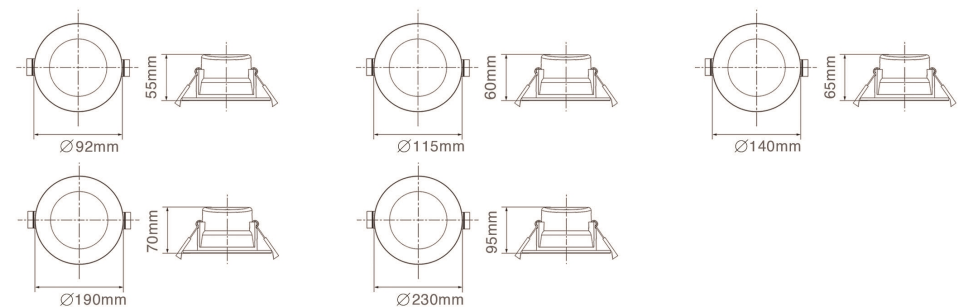

DIMENSIONS