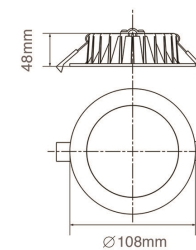

DIMENSIONS

PRODUCT OVERVIEW

	DL01-02-F	DL01-03-F	DL01-04-F	DL01-06-F	DL01-08-F
Wattage	5W/8W	5W/8W/10W	10W/15W	10W/18W	10W/18W/24W
Beam Angle	100°	100°	100°	100°	100°
Lumen Efficiency(lm/w)	100lm/w	100lm/w	100lm/w	100lm/w	100lm/w
Lumen(lm)	500lm/800lm	500lm/800lm/1000lm	1000lm/1500lm	1000lm/1800lm	1000lm/1800lm/2400lm
IP Rated	IP44	IP44	IP44	IP44	IP44
Materials	Aluminum Coated Plastic	Aluminum Coated Plastic	Aluminum Coated Plastic	Aluminum Coated Plastic	Aluminum Coated Plastic
Cut-out	70-85mm	90~100mm	110~130mm	150~180mm	200~220mm
Size	∅ 92xH55mm	∅ 115xH60mm	∅ 140xH65mm	∅ 190xH70mm	∅ 230xH95mm

PRODUCT OVERVIEW

	DL40-03-8	DL40-03-10
Wattage	8W	10W
Beam Angle	45°	45°
Lumens Efficiency (lm/w)	90lm/w	90lm/w
Lumen (lm)	720lm	900lm
IP Rated	IP54	IP54
Materials	Aluminum Coated Plastic	Aluminum Coated Plastic
Cut-out	90-100mm	90-100mm
Size	∅108xH48mm	∅108xH48mm

DIMENSIONS

PRODUCT OVERVIEW

	DL40-03-8-L	DL40-03-9-L	DL40-03-10-L
Wattage	8W	9W	10W
Beam Angle	60°	60°	60°
Lumens Efficiency(lm/w)	90lm/w	90lm/w	90lm/w
Lumen(lm)	720lm	810lm	900lm
IP Rated	IP54	IP54	IP54
Materials	Aluminum Coated Plastic	Aluminum Coated Plastic	Aluminum Coated Plastic
Cut-out	90~98mm	90~98mm	90~98mm
Size	∅ 108 xH48mm	∅ 108 xH48mm	∅ 108 xH48mm

DIMENSIONS

PRODUCT OVERVIEW

	DL41-03	DL41-03-F
Wattage	8W/9W/10W	8W/9W/10W
Beam Angle	100°	100°
Lumens Efficiency(lm/w)	100lm/w	100lm/w
Lumen(lm)	800lm/900lm/1000lm	800lm/900lm/1000lm
IP Rated	IP54	IP54
Materials	Aluminum Coated Plastic	Aluminum Coated Plastic
Cut-out	90-100mm	90-100mm
Size	∅108xH65mm	∅108xH57mm
Fascia	Recessed Face	Flat Face