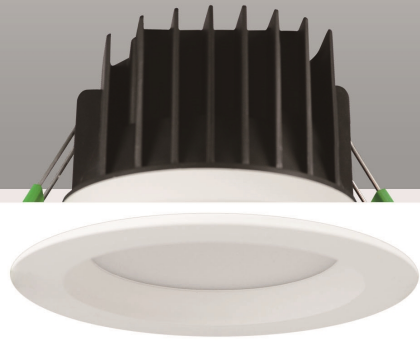

PRODUCT OVERVIEW

	DL41-03	DL41-03-F
Wattage	8W/9W/10W	8W/9W/10W
Beam Angle	100°	100°
Lumens Efficiency(lm/w)	100lm/w	100lm/w
Lumen(lm)	800lm/900lm/1000lm	800lm/900lm/1000lm
IP Rated	IP54	IP54
Materials	Aluminum Coated Plastic	Aluminum Coated Plastic
Cut-out	90-100mm	90-100mm
Size	∅108xH65mm	∅108xH57mm
Fascia	Recessed Face	Flat Face

DL41 Downlight

1. Internal driver, fit for most of branded dimmers including leading edge dimmer
2. IC-4 rated, V-0 flame rating on the housing
3. Lumen efficiency can up to 100lm/w
4. Tri-colour on the light to help you to reduce the stock qty's
5. Dimmer Type: Trailing edge, 0-10V, DALI / DSI, Smart control
6. Optional to install recessed and flat fascia.
7. Approved with SAA, C-tick, CE, LM79, TM21, LM80, ISTMT

DIMENSIONS

3 CCT ——— CW ——— NW ——— WW

Finish ——— White Black