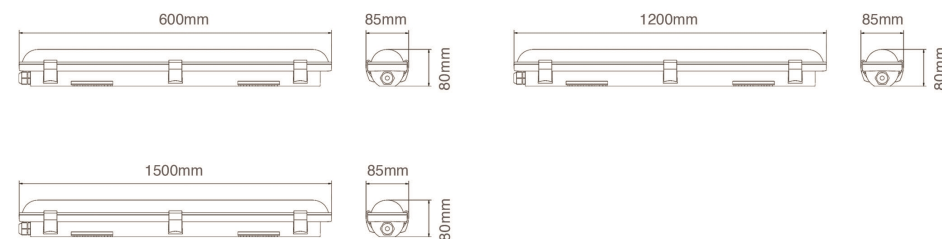

DIMENSIONS

PRODUCT OVERVIEW

	TPL03-0.6-10/20-3CCT	TPL02-1.2-20/40-3CCT
Wattage	10/20W Switchable	20/40W Switchable
Beam Angle	120°	120°
Lumens Efficiency(lm/w)	100lm/w	100lm/w
Lumen(lm)	2000lm(Max)	4000lm(Max)
IP Rated	IP65	IP65
IK Rated	IK08	IK08
CCT	3000K/4000K/6500K Switchable	3000K/4000K/6500K Switchable
Materials	PC(base), PC (diffuser)	PC(base), PC (diffuser)
Length	600mm	1200mm
Size	W110×H80mm	W110×H80mm