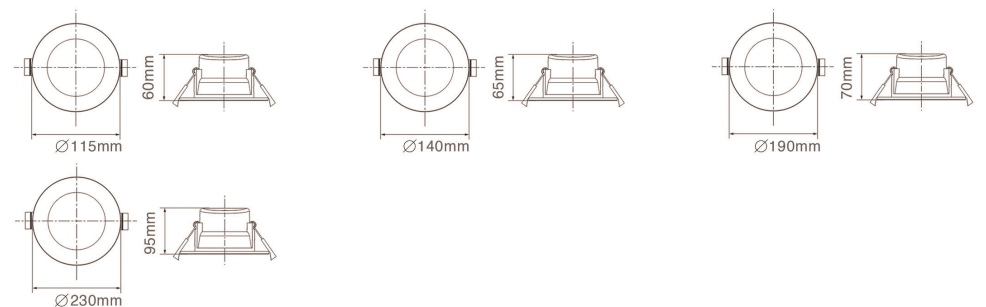

DIMENSIONS