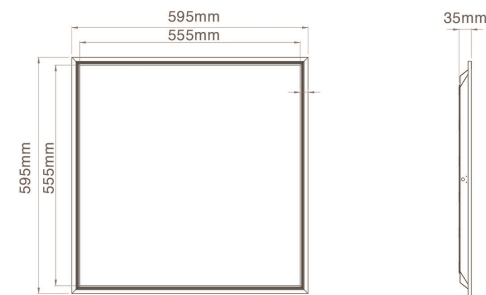

DIMENSIONS