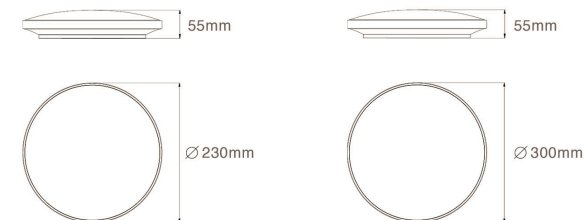

DIMENSIONS