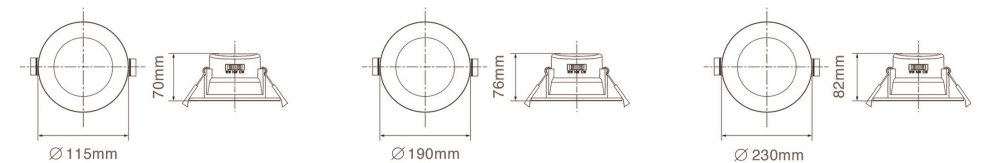

DIMENSIONS