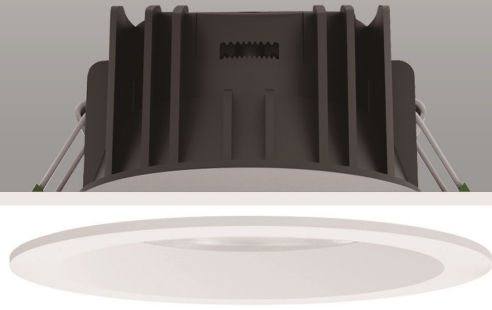

DIMENSIONS

3CCT ——— CW ——— NW ——— WW

Finish ——— White Black

PRODUCT OVERVIEW

	DL41-03-08-L	DL41-03-09-L
Wattage	8W	9W
Beam Angle	60°	60°
Lumens Efficiency(lm/w)	90lm/w	90lm/w
Lumen(lm)	720lm	810lm
IP Rated	IP44	IP44
Materials	Aluminum Coated Plastic	Aluminum Coated Plastic
Optic	Lens	Lens
Cut-out	90-100mm	90-100mm
Size	∅108xH65mm	∅108xH65mm