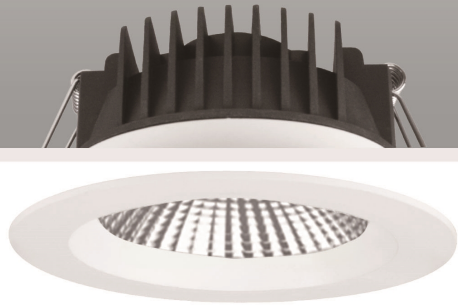

DL40 Downlight

1. External driver, fit for most of branded dimmers including leading edge dimmer
2. IC-4 rated, V-0 flame rating on the housing
3. Lumen efficiency can up to 90lm/w
4. Tri-colour on the light to help you to reduce the stock qty's
5. A metal fascia can be assembled on the light, black, silver, satin chrome, nickel are all optional here
6. Dimmer Type: Trailing edge, 0-10V, DALI/DSI, Smart control
7. Approved with SAA, C-tick, CE, LM79, TM21, LM80, ISTMT

PRODUCT OVERVIEW

	DL40-03-8	DL40-03-10
Wattage	8W	10W
Beam Angle	45°	45°
Lumens Efficiency (lm/w)	90lm/w	90lm/w
Lumen (lm)	720lm	900lm
IP Rated	IP54	IP54
Materials	Aluminum Coated Plastic	Aluminum Coated Plastic
Cut-out	90-100mm	90-100mm
Size	∅108xH48mm	∅108xH48mm

DIMENSIONS