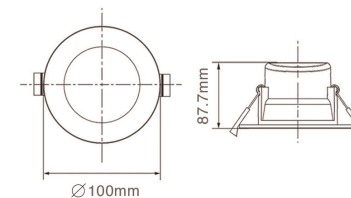

DIMENSIONS