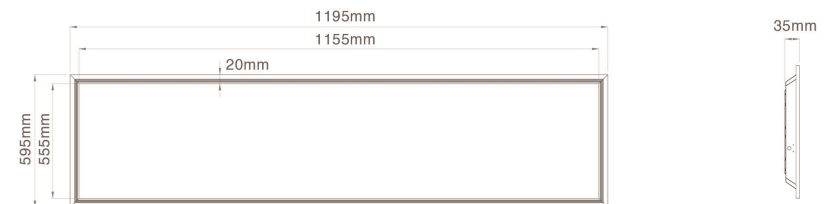

DIMENSIONS