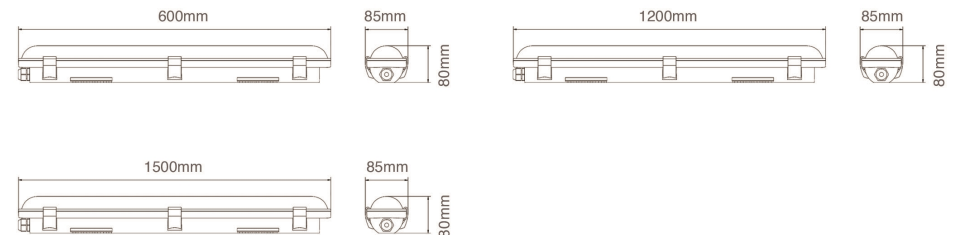

DIMENSIONS