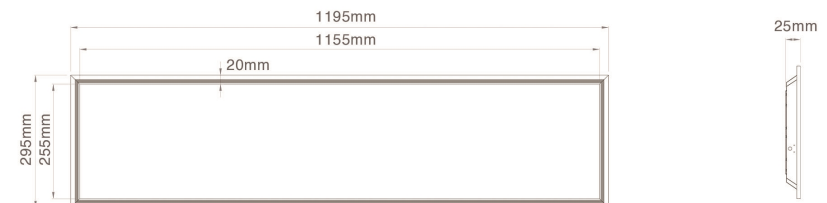

DIMENSIONS

PRODUCT OVERVIEW

	SM-PL12030-2.5	SM-PL12030-2.5-U
Wattage	25W/30W	25W/30W
Beam Angle	115°	115°
Lumens Efficiency(lm/w)	100-120lm/w	100-120lm/w
Lumen(lm)	2500-3000lm/3000-3600lm	2500-3000lm/3000-3600lm
PF	>0.9	>0.9
UGR	>20	<19
IP Rated	IP20	IP20
Size	1195x295mm	1195x295mm
Height	25mm	25mm

3 CCT ——— CW ——— NW ——— WW

Finish ——— White

DIMENSIONS

Smart Light

PRODUCT OVERVIEW

	DL01-03-F-TY	DL01-04-F-TY	DL01-06-F-TY	DL01-08-F-TY
Wattage	8W/10W	12W	15W	18W
Beam Angle	100°	100°	100°	100°
Lumens Efficiency(lm/w)	90lm/w	90lm/w	100lm/w	100lm/w
Lumen(lm)	720lm/ 900lm	1080lm	1500lm	1800lm
IP Rated	IP44	IP44	IP44	IP44
CCT	RGB+CCT, CCT	RGB+CCT, CCT	RGB+CCT, CCT	RGB+CCT, CCT
Materials	Aluminum Coated Plastic	Aluminum Coated Plastic	Aluminum Coated Plastic	Aluminum Coated Plastic
Cut-out	90-100mm	110-130mm	150-180mm	200-220mm
Size	∅ 115xH60mm	∅ 140xH65mm	∅ 190xH70mm	∅ 230xH95mm