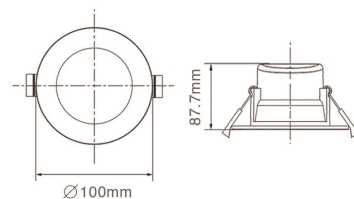

DIMENSIONS