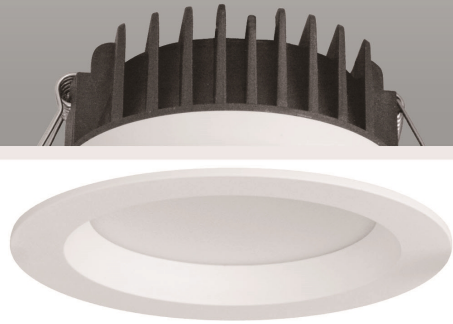

PRODUCT OVERVIEW

	DL03-03-F	DL03-03-R
Wattage	8W/10W/12W	8W/10W/12W
Beam Angle	100°	100°
Lumens Efficiency(lm/w)	100lm/w	100lm/w
Lumen(lm)	800lm/1000lm/1200lm	800lm/1000lm/1200lm
IP Rated	IP54	IP54
Materials	Aluminum Coated Plastic	Aluminum Coated Plastic
Cut-out	90-100mm	90-100mm
Size	∅108xH40mm	∅108xH48mm
Fascia	Flat face	Recessed face

DL03 Downlight

1. External driver, fit for most of branded dimmers including leading edge dimmer
2. IC-4 rated, V-0 flame rating on the housing
3. Lumen efficiency can up to 100lm/w
4. Tri-colour on the light to help you to reduce the stock qty's
5. A metal fascia can be assembled on the light, black, silver, satin chrome, nickel are all optional here
6. Dimmer Type: Trailing edge, 0-10V, DALI/DSI, Smart ccontrol
7. Approved with SAA, C-tick, CE, LM79, TM21, LM80, ISTMT

DIMENSIONS