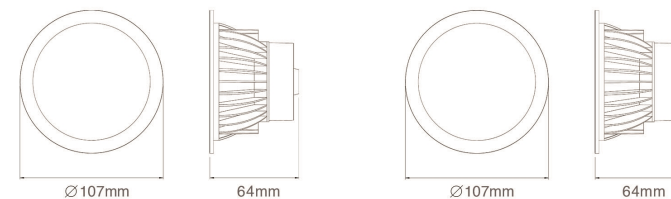

DIMENSIONS