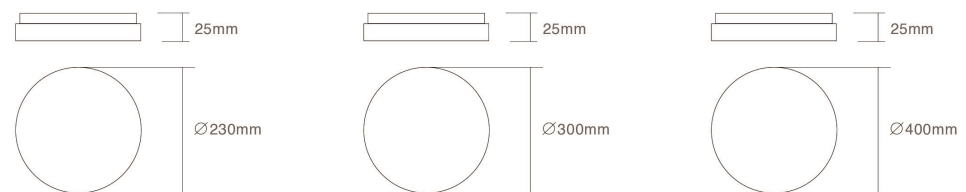

DIMENSIONS