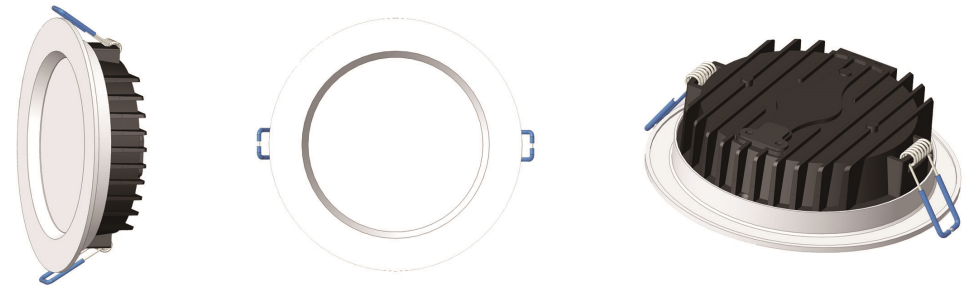

DIMENSIONS

DL57 Downlight

1. Slim design, suitable for some special roof requirement.
2. IC-4 rated, V-0 flame rating on the housing
3. Lumen efficiency can up to 100lm/w
4. Tri-colour on the light to help you to reduce the stock qty
5. A metal fascia can be assembled on the light, black, silver, satin chrome, nickel are all optional here.

PRODUCT OVERVIEW

	DL57-04	DL57-06	DL57-08
Wattage	13W	16W	20W
Beam Angle	100°	100°	100°
Lumens Efficiency(lm/w)	100lm/w	100lm/w	100lm/w
Lumen(lm)	1300lm	1600lm	2000lm
IP Rated	IP44	IP44	IP44
Materials	Aluminum Coated Plastic	Aluminum Coated Plastic	Aluminum Coated Plastic
Cut-out	120mm	150mm	200mm
Size	∅138×36mm	∅190×36mm	∅230×36mm