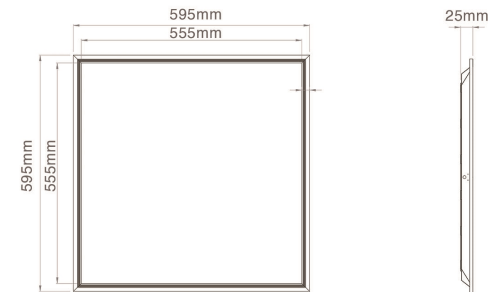

PRODUCT OVERVIEW

	SM-PL12060	SM-PL12060-U
Wattage	52W/60W	52W/60W
Beam Angle	115°	115°
Lumens Efficiency(lm/w)	100-140lm/w	100-140lm/w
Lumen(lm)	5200-7280lm/6000-6400lm	5200-7280lm/6000-6400lm
PF	>0.9	>0.9
UGR	>20	<19
IP Rated	IP20	IP20
Size	1195x595mm	1195x595mm
Height	35mm	35mm

DIMENSIONS

PRODUCT OVERVIEW

	SM-PL6060-2.5	SM-PL6060-2.5-U
Wattage	25W/30W	25W/30W
Beam Angle	115°	115°
Lumens Efficiency(lm/w)	100-120lm/w	100-120lm/w
Lumen(lm)	2500-3000lm/3000-3600lm	2500-3000lm/3000-3600lm
PF	>0.9	>0.9
UGR	>20	<19
IP Rated	IP20	IP20
Size	595x595mm	595x595mm
Height	25mm	25mm

DIMENSIONS

PRODUCT OVERVIEW

	SM-PL12030-2.5	SM-PL12030-2.5-U
Wattage	25W/30W	25W/30W
Beam Angle	115°	115°
Lumens Efficiency(lm/w)	100-120lm/w	100-120lm/w
Lumen(lm)	2500-3000lm/3000-3600lm	2500-3000lm/3000-3600lm
PF	>0.9	>0.9
UGR	>20	<19
IP Rated	IP20	IP20
Size	1195x295mm	1195x295mm
Height	25mm	25mm

DIMENSIONS