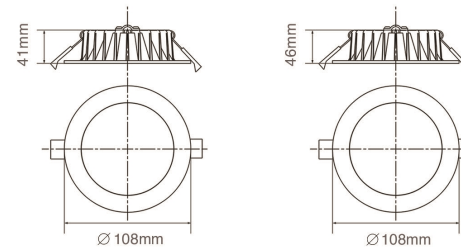

DIMENSIONS

PRODUCT OVERVIEW

	DL01-02-F	DL01-03-F	DL01-04-F	DL01-06-F	DL01-08-F
Wattage	5W/8W	5W/8W/10W	10W/15W	10W/18W	10W/18W/24W
Beam Angle	100°	100°	100°	100°	100°
Lumen Efficiency(lm/w)	100lm/w	100lm/w	100lm/w	100lm/w	100lm/w
Lumen(lm)	500lm/800lm	500lm/800lm/1000lm	1000lm/1500lm	1000lm/1800lm	1000lm/1800lm/2400lm
IP Rated	IP44	IP44	IP44	IP44	IP44
Materials	Aluminum Coated Plastic	Aluminum Coated Plastic	Aluminum Coated Plastic	Aluminum Coated Plastic	Aluminum Coated Plastic
Cut-out	70-85mm	90~100mm	110~130mm	150~180mm	200~220mm
Size	∅ 92xH55mm	∅ 115xH60mm	∅ 140xH65mm	∅ 190xH70mm	∅ 230xH95mm

PRODUCT OVERVIEW

	DL13-03-08	DL13-03-09
Wattage	8W	9W
Beam Angle	60°	60°
Lumens Efficiency(lm/w)	90lm/w	90lm/w
Lumen(lm)	720lm	810lm
IP Rated	IP20	IP20
Materials	Aluminum Coated Plastic	Aluminum Coated Plastic
Cut-out	90-95mm	90-95mm
Size	∅100xH87.7mm	∅100xH87.7mm

PRODUCT OVERVIEW

	DL11-03-F	DL11-03-R
Wattage	8W/10W	8W/10W
Beam Angle	100°	100°
Lumens Efficiency(lm/w)	100lm/w	100lm/w
Lumen(lm)	800lm/1000lm	800lm/1000lm
IP Rated	IP44	IP44
Materials	Aluminum Coated Plastic	Aluminum Coated Plastic
Cut-out	90-100mm	90-100mm
Size	∅108xH41mm	∅108xH46mm

DIMENSIONS

PRODUCT OVERVIEW

	DL12-03-08	DL12-03-10
Wattage	8W	10W
Beam Angle	100°	100°
Lumens Efficiency(lm/w)	100lm/w	100lm/w
Lumen(lm)	800lm	1000lm
IP Rated	IP44	IP44
Materials	Aluminum Coated Plastic	Aluminum Coated Plastic
Cut-out	90-98mm	90-98mm
Size	Ø107x64mm	Ø107x64mm