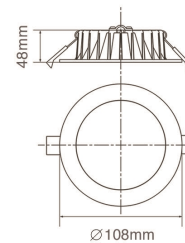

DIMENSIONS

PRODUCT OVERVIEW

	DL03-03-F	DL03-03-R
Wattage	8W/10W/12W	8W/10W/12W
Beam Angle	100°	100°
Lumens Efficiency(lm/w)	100lm/w	100lm/w
Lumen(lm)	800lm/1000lm/1200lm	800lm/1000lm/1200lm
IP Rated	IP54	IP54
Materials	Aluminum Coated Plastic	Aluminum Coated Plastic
Cut-out	90-100mm	90-100mm
Size	∅108xH40mm	∅108xH48mm
Fascia	Flat face	Recessed face

PRODUCT OVERVIEW

	DL57-04	DL57-06	DL57-08
Wattage	13W	16W	20W
Beam Angle	100°	100°	100°
Lumens Efficiency(lm/w)	100lm/w	100lm/w	100lm/w
Lumen(lm)	1300lm	1600lm	2000lm
IP Rated	IP44	IP44	IP44
Materials	Aluminum Coated Plastic	Aluminum Coated Plastic	Aluminum Coated Plastic
Cut-out	120mm	150mm	200mm
Size	∅138×36mm	∅190×36mm	∅230×36mm

PRODUCT OVERVIEW

	DL40-03-8	DL40-03-10
Wattage	8W	10W
Beam Angle	45°	45°
Lumens Efficiency (lm/w)	90lm/w	90lm/w
Lumen (lm)	720lm	900lm
IP Rated	IP54	IP54
Materials	Aluminum Coated Plastic	Aluminum Coated Plastic
Cut-out	90-100mm	90-100mm
Size	∅108xH48mm	∅108xH48mm

DIMENSIONS

PRODUCT OVERVIEW

	DL40-03-8-L	DL40-03-9-L	DL40-03-10-L
Wattage	8W	9W	10W
Beam Angle	60°	60°	60°
Lumens Efficiency(lm/w)	90lm/w	90lm/w	90lm/w
Lumen(lm)	720lm	810lm	900lm
IP Rated	IP54	IP54	IP54
Materials	Aluminum Coated Plastic	Aluminum Coated Plastic	Aluminum Coated Plastic
Cut-out	90~98mm	90~98mm	90~98mm
Size	∅ 108 xH48mm	∅ 108 xH48mm	∅ 108 xH48mm