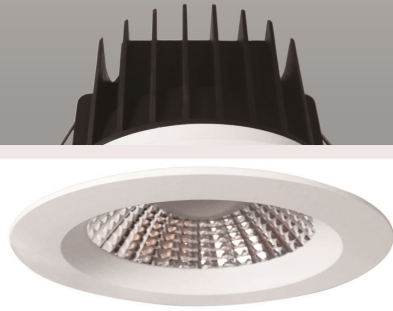

DIMENSIONS

DL57 Downlight

1. Slim design, suitable for some special roof requirement.
2. IC-4 rated, V-0 flame rating on the housing
3. Lumen efficiency can up to 100lm/w
4. Tri-colour on the light to help you to reduce the stock qty
5. A metal fascia can be assembled on the light, black, silver, satin chrome, nickel are all optional here.

DIMENSIONS

PRODUCT OVERVIEW

	DL41-03	DL41-03-F
Wattage	8W/9W/10W	8W/9W/10W
Beam Angle	100°	100°
Lumens Efficiency(lm/w)	100lm/w	100lm/w
Lumen(lm)	800lm/900lm/1000lm	800lm/900lm/1000lm
IP Rated	IP54	IP54
Materials	Aluminum Coated Plastic	Aluminum Coated Plastic
Cut-out	90-100mm	90-100mm
Size	∅108xH65mm	∅108xH57mm
Fascia	Recessed Face	Flat Face

DIMENSIONS

3 CCT ——— CW ——— NW ——— WW

Finish ——— White Black

PRODUCT OVERVIEW

	DL41-03-08-R	DL41-03-09-R
Wattage	8W	9W
Beam Angle	45°	45°
Lumens Efficiency(lm/w)	90lm/w	90lm/w
Lumen(lm)	720lm	810lm
IP Rated	IP54	IP54
Materials	Aluminum Coated Plastic	Aluminum Coated Plastic
Cut-out	90-100mm	90-100mm
Size	∅108xH65mm	∅108xH65mm