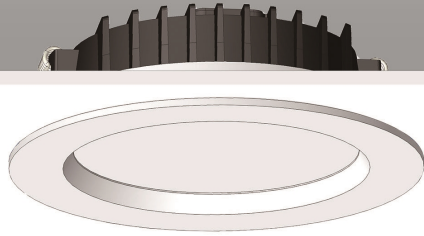

PRODUCT OVERVIEW

	DL01-03-08-F-S	DL01-03-09-F-S
Wattage	8W	9W
Beam Angle	100°	100°
Lumens Efficiency(lm/w)	100lm/w	100lm/w
Lumen(lm)	800lm/s	900lm/s
CCT	3CCT(3000K,4000K,5700K)	3CCT(3000K,4000K,5700K)
LUX	10lux,50lux,100lux,150lux,disable	10lux,50lux,100lux,150lux,disable
IP Rated	IP44	IP44
Materials	Aluminum Coated Plastic	Aluminum Coated Plastic
Cut-out	90-100mm	90-100mm
Size	∅108xH74mm	∅108xH74mm

DIMENSIONS

PRODUCT OVERVIEW

	DL02-02-05	DL02-03-05	DL02-03-08
Wattage	5W	5W	8W
Beam Angle	60°	60°	60°
Lumens Efficiency(lm/w)	90lm/w	90lm/w	90lm/w
Lumen(lm)	450lm	450lm	720lm
IP Rated	IP20	IP20	IP20
Materials	Aluminum Coated Plastic	Aluminum Coated Plastic	Aluminum Coated Plastic
Cut-out	70-80mm	90~98mm	90~98mm
Size	∅ 85xH55mm	∅ 105xH65mm	∅ 105xH65mm

DIMENSIONS

PRODUCT OVERVIEW

	DL03-03-F	DL03-03-R
Wattage	8W/10W/12W	8W/10W/12W
Beam Angle	100°	100°
Lumens Efficiency(lm/w)	100lm/w	100lm/w
Lumen(lm)	800lm/1000lm/1200lm	800lm/1000lm/1200lm
IP Rated	IP54	IP54
Materials	Aluminum Coated Plastic	Aluminum Coated Plastic
Cut-out	90-100mm	90-100mm
Size	∅108xH40mm	∅108xH48mm
Fascia	Flat face	Recessed face

DIMENSIONS

DL57 Downlight

1. Slim design, suitable for some special roof requirement.
2. IC-4 rated, V-0 flame rating on the housing
3. Lumen efficiency can up to 100lm/w
4. Tri-colour on the light to help you to reduce the stock qty
5. A metal fascia can be assembled on the light, black, silver, satin chrome, nickel are all optional here.