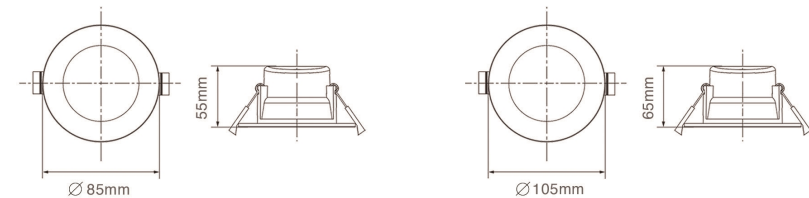

DIMENSIONS

PRODUCT OVERVIEW

	DL01-02-F	DL01-03-F	DL01-04-F	DL01-06-F	DL01-08-F
Wattage	5W/8W	5W/8W/10W	10W/15W	10W/18W	10W/18W/24W
Beam Angle	100°	100°	100°	100°	100°
Lumen Efficiency(lm/w)	100lm/w	100lm/w	100lm/w	100lm/w	100lm/w
Lumen(lm)	500lm/800lm	500lm/800lm/1000lm	1000lm/1500lm	1000lm/1800lm	1000lm/1800lm/2400lm
IP Rated	IP44	IP44	IP44	IP44	IP44
Materials	Aluminum Coated Plastic	Aluminum Coated Plastic	Aluminum Coated Plastic	Aluminum Coated Plastic	Aluminum Coated Plastic
Cut-out	70-85mm	90~100mm	110~130mm	150~180mm	200~220mm
Size	∅ 92xH55mm	∅ 115xH60mm	∅ 140xH65mm	∅ 190xH70mm	∅ 230xH95mm

PRODUCT OVERVIEW

	DL01-03-08-F-S	DL01-03-09-F-S
Wattage	8W	9W
Beam Angle	100°	100°
Lumens Efficiency(lm/w)	100lm/w	100lm/w
Lumen(lm)	800lm/s	900lm/s
CCT	3CCT(3000K,4000K,5700K)	3CCT(3000K,4000K,5700K)
LUX	10lux,50lux,100lux,150lux,disable	10lux,50lux,100lux,150lux,disable
IP Rated	IP44	IP44
Materials	Aluminum Coated Plastic	Aluminum Coated Plastic
Cut-out	90-100mm	90-100mm
Size	∅108xH74mm	∅108xH74mm

DIMENSIONS

PRODUCT OVERVIEW

	DL02-02-05	DL02-03-05	DL02-03-08
Wattage	5W	5W	8W
Beam Angle	60°	60°	60°
Lumens Efficiency(lm/w)	90lm/w	90lm/w	90lm/w
Lumen(lm)	450lm	450lm	720lm
IP Rated	IP20	IP20	IP20
Materials	Aluminum Coated Plastic	Aluminum Coated Plastic	Aluminum Coated Plastic
Cut-out	70-80mm	90~98mm	90~98mm
Size	∅ 85xH55mm	∅ 105xH65mm	∅ 105xH65mm

DIMENSIONS

PRODUCT OVERVIEW

	DL03-03-F	DL03-03-R
Wattage	8W/10W/12W	8W/10W/12W
Beam Angle	100°	100°
Lumens Efficiency(lm/w)	100lm/w	100lm/w
Lumen(lm)	800lm/1000lm/1200lm	800lm/1000lm/1200lm
IP Rated	IP54	IP54
Materials	Aluminum Coated Plastic	Aluminum Coated Plastic
Cut-out	90-100mm	90-100mm
Size	∅108xH40mm	∅108xH48mm
Fascia	Flat face	Recessed face