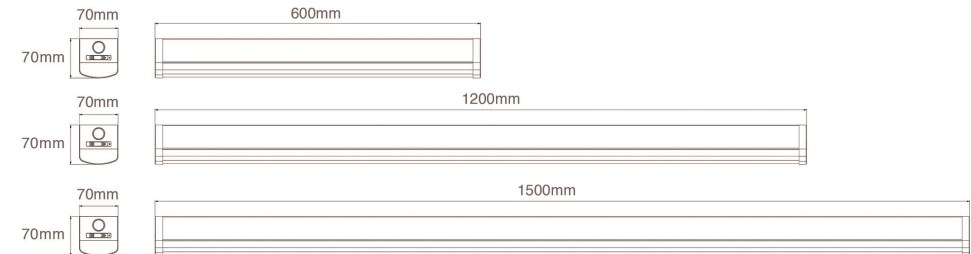

DIMENSIONS