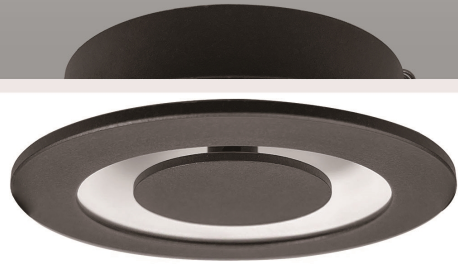

DL35 Downlight

1. New Decoration Downlight, with reflective design
2. External triac-dimmable driver, long lifespan.
3. Optional to different housing colour
4. Different colour on the fascia, shading accessories and reflector, bring you different version of the light.

PRODUCT OVERVIEW

	DL35-01	DL35-02	DL35-03
Wattage	3W	5W	7W
Beam Angle	60°	60°	60°
Lumens Efficiency(lm/w)	70lm/w	70lm/w	70lm/w
Lumen(lm)	210lm	350lm	490lm
IP Rated	IP20	IP20	IP20
Materials	Aluminum	Aluminum	Aluminum
Cut-out	60mm	70mm	80mm
Size	∅70xH24.5mm	∅80xH31mm	∅100xH34mm

DIMENSIONS

Finish — White Black