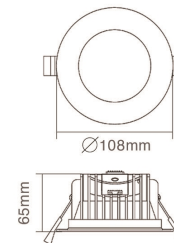

DIMENSIONS

PRODUCT OVERVIEW

	DL40-03-8-L	DL40-03-9-L	DL40-03-10-L
Wattage	8W	9W	10W
Beam Angle	60°	60°	60°
Lumens Efficiency(lm/w)	90lm/w	90lm/w	90lm/w
Lumen(lm)	720lm	810lm	900lm
IP Rated	IP54	IP54	IP54
Materials	Aluminum Coated Plastic	Aluminum Coated Plastic	Aluminum Coated Plastic
Cut-out	90~98mm	90~98mm	90~98mm
Size	∅ 108 xH48mm	∅ 108 xH48mm	∅ 108 xH48mm

DIMENSIONS

PRODUCT OVERVIEW

	DL41-03	DL41-03-F
Wattage	8W/9W/10W	8W/9W/10W
Beam Angle	100°	100°
Lumens Efficiency(lm/w)	100lm/w	100lm/w
Lumen(lm)	800lm/900lm/1000lm	800lm/900lm/1000lm
IP Rated	IP54	IP54
Materials	Aluminum Coated Plastic	Aluminum Coated Plastic
Cut-out	90-100mm	90-100mm
Size	∅108xH65mm	∅108xH57mm
Fascia	Recessed Face	Flat Face

DIMENSIONS

3 CCT ——— CW ——— NW ——— WW

Finish ——— White Black

PRODUCT OVERVIEW

	DL41-03-08-R	DL41-03-09-R
Wattage	8W	9W
Beam Angle	45°	45°
Lumens Efficiency(lm/w)	90lm/w	90lm/w
Lumen(lm)	720lm	810lm
IP Rated	IP54	IP54
Materials	Aluminum Coated Plastic	Aluminum Coated Plastic
Cut-out	90-100mm	90-100mm
Size	∅108xH65mm	∅108xH65mm

DIMENSIONS

3CCT ——— CW ——— NW ——— WW

Finish ——— White Black

PRODUCT OVERVIEW

	DL41-03-08-L	DL41-03-09-L
Wattage	8W	9W
Beam Angle	60°	60°
Lumens Efficiency(lm/w)	90lm/w	90lm/w
Lumen(lm)	720lm	810lm
IP Rated	IP44	IP44
Materials	Aluminum Coated Plastic	Aluminum Coated Plastic
Optic	Lens	Lens
Cut-out	90-100mm	90-100mm
Size	∅108xH65mm	∅108xH65mm