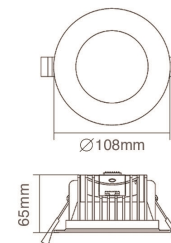

DIMENSIONS