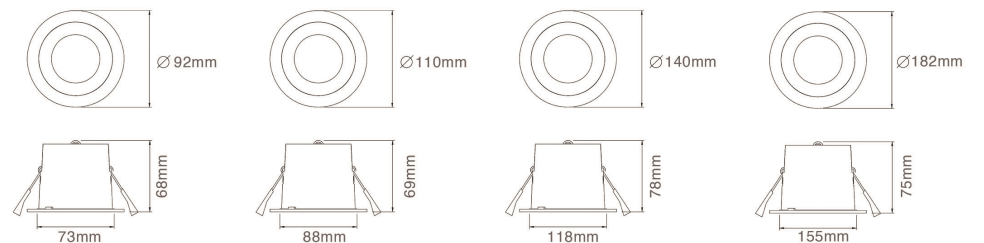

DIMENSIONS