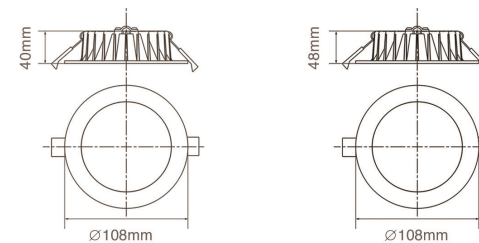

DIMENSIONS