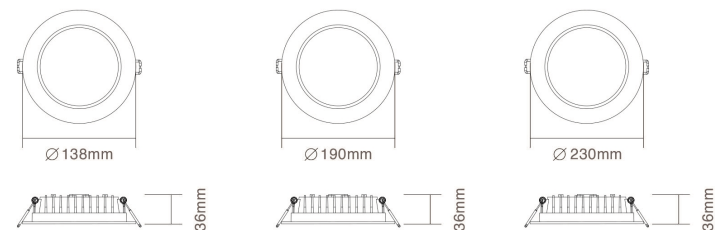

DIMENSIONS