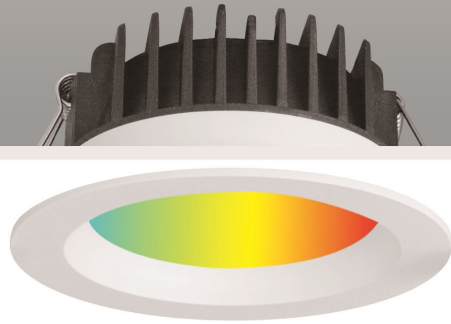

PRODUCT OVERVIEW

	DL03-03-F-TY	DL03-03-R-TY
Wattage	10W	10W
Beam Angle	100°	100°
Lumens Efficiency(lm/w)	90lm/w	90lm/w
Lumen(lm)	900lm	900lm
IP Rated	IP54	IP54
CCT	RGB+CCT, CCT	RGB+CCT, CCT
Materials	Aluminum Coated Plastic	Aluminum Coated Plastic
Cut-out	90-100mm	90-100mm
Size	∅ 108xH40mm	∅ 108xH48mm

DL03-03-TY Smart Light

1. Materials: Plastic + Aluminum, IC-4 Rated
2. Lumen efficiency can up to 100lm/w
3. Control the light anywhere via App or voice control
4. Tuneable CCT, dim from warm white to daylight
5. Control the light wherever you are as long as it has network.
6. Connect multi-lights on the same devices. Either can control these lights together, or operate the lights separately.
7. Amount of devices is limited to your WI-FI router.

DIMENSIONS