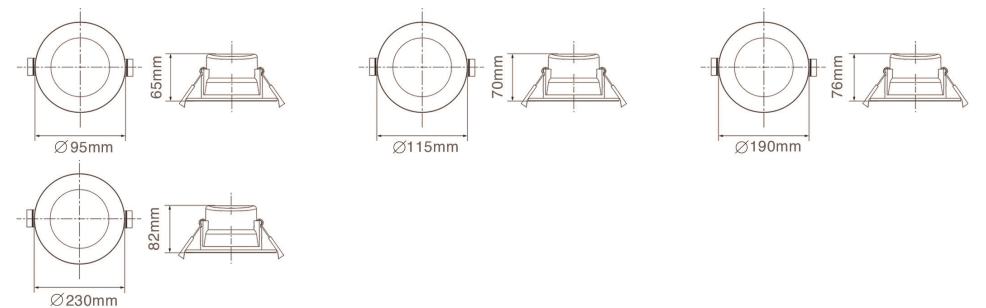

SIMONS LIGHTING

SIMONS

Downlight

PRODUCT OVERVIEW

	DL01-02	DL01-03	DL01-06	DL01-08
Wattage	5W/8W	5W/8W/10W	10W/18W	10W/18W/24W
Beam Angle	100°	100°	100°	100°
Lumen Efficiency(lm/w)	100lm/w	100lm/w	100lm/w	100lm/w
Lumen(lm)	500lm/800lm	500lm/800lm/1000lm	1000lm/1800lm	1000lm/1800lm/2400lm
IP Rated	IP44	IP44	IP44	IP44
Materials	Aluminum Coated Plastic	Aluminum Coated Plastic	Aluminum Coated Plastic	Aluminum Coated Plastic
Cut-out	70-85mm	90~100mm	150~180mm	200~220mm
Size	∅ 95xH65mm	∅ 115xH70mm	∅ 190xH76mm	∅ 230xH82mm

DIMENSIONS

PRODUCT OVERVIEW

	DL01-02-F	DL01-03-F	DL01-04-F	DL01-06-F	DL01-08-F
Wattage	5W/8W	5W/8W/10W	10W/15W	10W/18W	10W/18W/24W
Beam Angle	100°	100°	100°	100°	100°
Lumen Efficiency(lm/w)	100lm/w	100lm/w	100lm/w	100lm/w	100lm/w
Lumen(lm)	500lm/800lm	500lm/800lm/1000lm	1000lm/1500lm	1000lm/1800lm	1000lm/1800lm/2400lm
IP Rated	IP44	IP44	IP44	IP44	IP44
Materials	Aluminum Coated Plastic	Aluminum Coated Plastic	Aluminum Coated Plastic	Aluminum Coated Plastic	Aluminum Coated Plastic
Cut-out	70-85mm	90~100mm	110~130mm	150~180mm	200~220mm
Size	∅ 92xH55mm	∅ 115xH60mm	∅ 140xH65mm	∅ 190xH70mm	∅ 230xH95mm

DIMENSIONS

PRODUCT OVERVIEW

	DL02-02-05	DL02-03-05	DL02-03-08
Wattage	5W	5W	8W
Beam Angle	60°	60°	60°
Lumens Efficiency(lm/w)	90lm/w	90lm/w	90lm/w
Lumen(lm)	450lm	450lm	720lm
IP Rated	IP20	IP20	IP20
Materials	Aluminum Coated Plastic	Aluminum Coated Plastic	Aluminum Coated Plastic
Cut-out	70-80mm	90~98mm	90~98mm
Size	∅ 85xH55mm	∅ 105xH65mm	∅ 105xH65mm