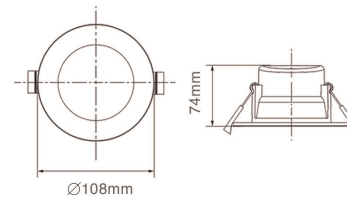

DIMENSIONS

PRODUCT OVERVIEW

	DL01-02-F	DL01-03-F	DL01-04-F	DL01-06-F	DL01-08-F
Wattage	5W/8W	5W/8W/10W	10W/15W	10W/18W	10W/18W/24W
Beam Angle	100°	100°	100°	100°	100°
Lumen Efficiency(lm/w)	100lm/w	100lm/w	100lm/w	100lm/w	100lm/w
Lumen(lm)	500lm/800lm	500lm/800lm/1000lm	1000lm/1500lm	1000lm/1800lm	1000lm/1800lm/2400lm
IP Rated	IP44	IP44	IP44	IP44	IP44
Materials	Aluminum Coated Plastic	Aluminum Coated Plastic	Aluminum Coated Plastic	Aluminum Coated Plastic	Aluminum Coated Plastic
Cut-out	70-85mm	90~100mm	110~130mm	150~180mm	200~220mm
Size	∅ 92xH55mm	∅ 115xH60mm	∅ 140xH65mm	∅ 190xH70mm	∅ 230xH95mm

PRODUCT OVERVIEW

	DL01-03-08-F-S	DL01-03-09-F-S
Wattage	8W	9W
Beam Angle	100°	100°
Lumens Efficiency(lm/w)	100lm/w	100lm/w
Lumen(lm)	800lm/s	900lm/s
CCT	3CCT(3000K,4000K,5700K)	3CCT(3000K,4000K,5700K)
LUX	10lux,50lux,100lux,150lux,disable	10lux,50lux,100lux,150lux,disable
IP Rated	IP44	IP44
Materials	Aluminum Coated Plastic	Aluminum Coated Plastic
Cut-out	90-100mm	90-100mm
Size	∅108xH74mm	∅108xH74mm

DIMENSIONS

PRODUCT OVERVIEW

	DL02-02-05	DL02-03-05	DL02-03-08
Wattage	5W	5W	8W
Beam Angle	60°	60°	60°
Lumens Efficiency(lm/w)	90lm/w	90lm/w	90lm/w
Lumen(lm)	450lm	450lm	720lm
IP Rated	IP20	IP20	IP20
Materials	Aluminum Coated Plastic	Aluminum Coated Plastic	Aluminum Coated Plastic
Cut-out	70-80mm	90~98mm	90~98mm
Size	∅ 85xH55mm	∅ 105xH65mm	∅ 105xH65mm

DIMENSIONS

PRODUCT OVERVIEW

	DL03-03-F	DL03-03-R
Wattage	8W/10W/12W	8W/10W/12W
Beam Angle	100°	100°
Lumens Efficiency(lm/w)	100lm/w	100lm/w
Lumen(lm)	800lm/1000lm/1200lm	800lm/1000lm/1200lm
IP Rated	IP54	IP54
Materials	Aluminum Coated Plastic	Aluminum Coated Plastic
Cut-out	90-100mm	90-100mm
Size	∅108xH40mm	∅108xH48mm
Fascia	Flat face	Recessed face