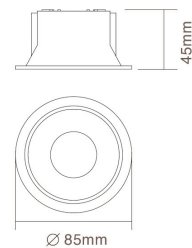

DIMENSIONS

PRODUCT OVERVIEW

	DL01-02-F	DL01-03-F	DL01-04-F	DL01-06-F	DL01-08-F
Wattage	5W/8W	5W/8W/10W	10W/15W	10W/18W	10W/18W/24W
Beam Angle	100°	100°	100°	100°	100°
Lumen Efficiency(lm/w)	100lm/w	100lm/w	100lm/w	100lm/w	100lm/w
Lumen(lm)	500lm/800lm	500lm/800lm/1000lm	1000lm/1500lm	1000lm/1800lm	1000lm/1800lm/2400lm
IP Rated	IP44	IP44	IP44	IP44	IP44
Materials	Aluminum Coated Plastic	Aluminum Coated Plastic	Aluminum Coated Plastic	Aluminum Coated Plastic	Aluminum Coated Plastic
Cut-out	70-85mm	90~100mm	110~130mm	150~180mm	200~220mm
Size	∅ 92xH55mm	∅ 115xH60mm	∅ 140xH65mm	∅ 190xH70mm	∅ 230xH95mm

DIMENSIONS

PRODUCT OVERVIEW

	DL12-03-08	DL12-03-10
Wattage	8W	10W
Beam Angle	100°	100°
Lumens Efficiency(lm/w)	100lm/w	100lm/w
Lumen(lm)	800lm	1000lm
IP Rated	IP44	IP44
Materials	Aluminum Coated Plastic	Aluminum Coated Plastic
Cut-out	90-98mm	90-98mm
Size	Ø107x64mm	Ø107x64mm

PRODUCT OVERVIEW

	DL07-02-05	DL07-03-08	DL07-04-12	DL07-06-18
Wattage	5W	8W	12W	16W
Beam Angle	60°	60°	60°	60°
Lumens Efficiency(lm/w)	90lm/w	90lm/w	90lm/w	90lm/w
Lumen(lm)	450lm	720lm	1080lm	1440lm
IP Rated	IP44	IP44	IP44	IP44
Materials	Aluminum Coated Plastic	Aluminum Coated Plastic	Aluminum Coated Plastic	Aluminum Coated Plastic
Cut-out	73mm	88mm	118mm	155mm
Size	∅92xH68mm	∅110xH69mm	∅140xH78mm	∅182xH75mm

PRODUCT OVERVIEW

	DL56
Wattage	5W
Beam Angle	60°
Lumens Efficiency(lm/w)	70lm/w
IP Rated	IP40
Materials	Plastic+Aluminum
Cut-out	70mm
Size	Ø 85x45mm

DIMENSIONS

DL33 Downlight

1. Special design with plastic fascia and aluminum middle body, excellent heat dissipation
2. Internal triac-dimmable driver, long lifespan
3. High efficiency SMD LED chips, 50 degree reflector system
5. 4-CCT switchable, easily to help you to reduce the stock
6. Constant current non-dimmable LED driver with flex and plug
7. IP65 on the front face, ideal for all interior uses, including wet areas, such as bathrooms and laundries
8. The facial colour is optional to be white, black and chrome