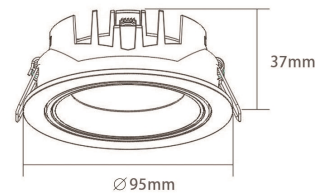

PRODUCT OVERVIEW

	DL35-01	DL35-02	DL35-03
Wattage	3W	5W	7W
Beam Angle	60°	60°	60°
Lumens Efficiency(lm/w)	70lm/w	70lm/w	70lm/w
Lumen(lm)	210lm	350lm	490lm
IP Rated	IP20	IP20	IP20
Materials	Aluminum	Aluminum	Aluminum
Cut-out	60mm	70mm	80mm
Size	∅70xH24.5mm	∅80xH31mm	∅100xH34mm

DIMENSIONS

Finish — White Black

DL36 Downlight

1. Slim design, suitable for some special roof requirement.
2. Durable die-cast aluminum body profile, excellent heat-dissipation
3. Optional to different beam angel, meet different customer's different requirements
4. External triac-dimmable driver, long lifespan.
5. Gimbal fascia design

PRODUCT OVERVIEW

	DL36
Wattage	10W
Beam Angle	10°/ 20°/ 30°
Lumens Efficiency(lm/w)	80lm/w
Lumen(lm)	800lm
IP Rated	IP20
Materials	Aluminum
Cut-out	85mm
Size	∅95x37mm

DIMENSIONS

Ceiling Light

CL03 Ceiling Light