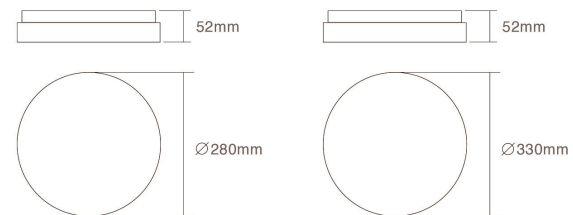

DIMENSIONS