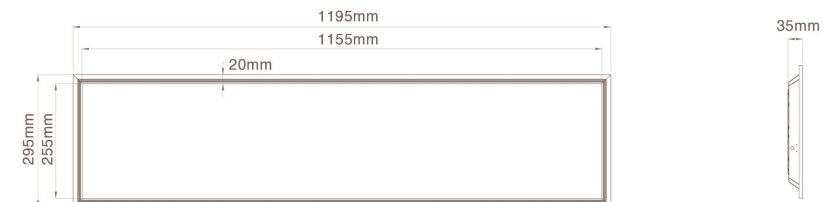

DIMENSIONS