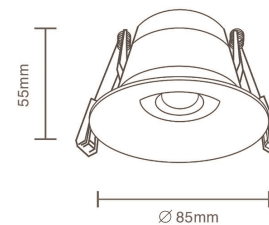

DIMENSIONS

PRODUCT OVERVIEW

	DL02-02-05	DL02-03-05	DL02-03-08
Wattage	5W	5W	8W
Beam Angle	60°	60°	60°
Lumens Efficiency(lm/w)	90lm/w	90lm/w	90lm/w
Lumen(lm)	450lm	450lm	720lm
IP Rated	IP20	IP20	IP20
Materials	Aluminum Coated Plastic	Aluminum Coated Plastic	Aluminum Coated Plastic
Cut-out	70-80mm	90~98mm	90~98mm
Size	∅ 85xH55mm	∅ 105xH65mm	∅ 105xH65mm

PRODUCT OVERVIEW

	DL07-02-05	DL07-03-08	DL07-04-12	DL07-06-18
Wattage	5W	8W	12W	16W
Beam Angle	60°	60°	60°	60°
Lumens Efficiency(lm/w)	90lm/w	90lm/w	90lm/w	90lm/w
Lumen(lm)	450lm	720lm	1080lm	1440lm
IP Rated	IP44	IP44	IP44	IP44
Materials	Aluminum Coated Plastic	Aluminum Coated Plastic	Aluminum Coated Plastic	Aluminum Coated Plastic
Cut-out	73mm	88mm	118mm	155mm
Size	∅92xH68mm	∅110xH69mm	∅140xH78mm	∅182xH75mm

PRODUCT OVERVIEW

	DL56
Wattage	5W
Beam Angle	60°
Lumens Efficiency(lm/w)	70lm/w
IP Rated	IP40
Materials	Plastic+Aluminum
Cut-out	70mm
Size	Ø 85x45mm

DIMENSIONS

DL33 Downlight

1. Special design with plastic fascia and aluminum middle body, excellent heat dissipation
2. Internal triac-dimmable driver, long lifespan
3. High efficiency SMD LED chips, 50 degree reflector system
5. 4-CCT switchable, easily to help you to reduce the stock
6. Constant current non-dimmable LED driver with flex and plug
7. IP65 on the front face, ideal for all interior uses, including wet areas, such as bathrooms and laundries
8. The facial colour is optional to be white, black and chrome

PRODUCT OVERVIEW

	DL33-02
Wattage	5W/7W
Beam Angle	55°
Lumens Efficiency(lm/w)	90-100lm/w
Lumen(lm)	500-700lm
IP Rated	IP65 on the front face
Materials	Plastic+Aluminum
Cut-out	70mm
Size	∅85xH55mm

DIMENSIONS