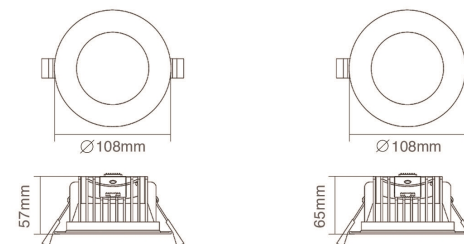

DIMENSIONS

PRODUCT OVERVIEW

	DL01-03-R-TY	DL01-06-R-TY	DL01-08-R-TY
Wattage	8W/10W	15W	18W
Beam Angle	100°	100°	100°
Lumens Efficiency(lm/w)	90lm/w	100lm/w	100lm/w
Lumen(lm)	720lm/ 900lm	1500lm	1800lm
IP Rated	IP40	IP40	IP40
CCT	RGB+CCT, CCT	RGB+CCT, CCT	RGB+CCT, CCT
Materials	Aluminum Coated Plastic	Aluminum Coated Plastic	Aluminum Coated Plastic
Cut-out	90-100mm	150-180mm	200-220mm
Size	∅115xH70mm	∅190xH76mm	∅230xH82mm

DIMENSIONS

PRODUCT OVERVIEW

	DL41-03-F-TY	DL41-03-R-TY
Wattage	10W	10W
Beam Angle	100°	100°
Lumens Efficiency(lm/w)	90lm/w	90lm/w
Lumen(lm)	900lm	900lm
IP Rated	IP54	IP54
CCT	RGB+CCT, CCT	RGB+CCT, CCT
Materials	Aluminum Coated Plastic	Aluminum Coated Plastic
Cut-out	90-100mm	90-100mm
Size	∅108xH57mm	∅108xH65mm

DIMENSIONS

PRODUCT OVERVIEW

	DL03-03-F-TY	DL03-03-R-TY
Wattage	10W	10W
Beam Angle	100°	100°
Lumens Efficiency(lm/w)	90lm/w	90lm/w
Lumen(lm)	900lm	900lm
IP Rated	IP54	IP54
CCT	RGB+CCT, CCT	RGB+CCT, CCT
Materials	Aluminum Coated Plastic	Aluminum Coated Plastic
Cut-out	90-100mm	90-100mm
Size	∅ 108xH40mm	∅ 108xH48mm

DIMENSIONS