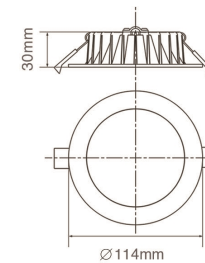

DIMENSIONS