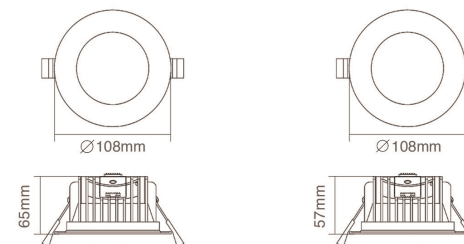

DIMENSIONS

PRODUCT OVERVIEW

	DL01-02-F	DL01-03-F	DL01-04-F	DL01-06-F	DL01-08-F
Wattage	5W/8W	5W/8W/10W	10W/15W	10W/18W	10W/18W/24W
Beam Angle	100°	100°	100°	100°	100°
Lumen Efficiency(lm/w)	100lm/w	100lm/w	100lm/w	100lm/w	100lm/w
Lumen(lm)	500lm/800lm	500lm/800lm/1000lm	1000lm/1500lm	1000lm/1800lm	1000lm/1800lm/2400lm
IP Rated	IP44	IP44	IP44	IP44	IP44
Materials	Aluminum Coated Plastic	Aluminum Coated Plastic	Aluminum Coated Plastic	Aluminum Coated Plastic	Aluminum Coated Plastic
Cut-out	70-85mm	90~100mm	110~130mm	150~180mm	200~220mm
Size	∅ 92xH55mm	∅ 115xH60mm	∅ 140xH65mm	∅ 190xH70mm	∅ 230xH95mm

DIMENSIONS

PRODUCT OVERVIEW

	DL40-03-8-L	DL40-03-9-L	DL40-03-10-L
Wattage	8W	9W	10W
Beam Angle	60°	60°	60°
Lumens Efficiency(lm/w)	90lm/w	90lm/w	90lm/w
Lumen(lm)	720lm	810lm	900lm
IP Rated	IP54	IP54	IP54
Materials	Aluminum Coated Plastic	Aluminum Coated Plastic	Aluminum Coated Plastic
Cut-out	90~98mm	90~98mm	90~98mm
Size	∅ 108 xH48mm	∅ 108 xH48mm	∅ 108 xH48mm

DIMENSIONS

PRODUCT OVERVIEW

	DL41-03	DL41-03-F
Wattage	8W/9W/10W	8W/9W/10W
Beam Angle	100°	100°
Lumens Efficiency(lm/w)	100lm/w	100lm/w
Lumen(lm)	800lm/900lm/1000lm	800lm/900lm/1000lm
IP Rated	IP54	IP54
Materials	Aluminum Coated Plastic	Aluminum Coated Plastic
Cut-out	90-100mm	90-100mm
Size	∅108xH65mm	∅108xH57mm
Fascia	Recessed Face	Flat Face

DIMENSIONS

3 CCT ——— CW ——— NW ——— WW

Finish ——— White Black

PRODUCT OVERVIEW

	DL41-03-08-R	DL41-03-09-R
Wattage	8W	9W
Beam Angle	45°	45°
Lumens Efficiency(lm/w)	90lm/w	90lm/w
Lumen(lm)	720lm	810lm
IP Rated	IP54	IP54
Materials	Aluminum Coated Plastic	Aluminum Coated Plastic
Cut-out	90-100mm	90-100mm
Size	∅108xH65mm	∅108xH65mm