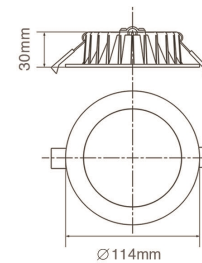

DIMENSIONS